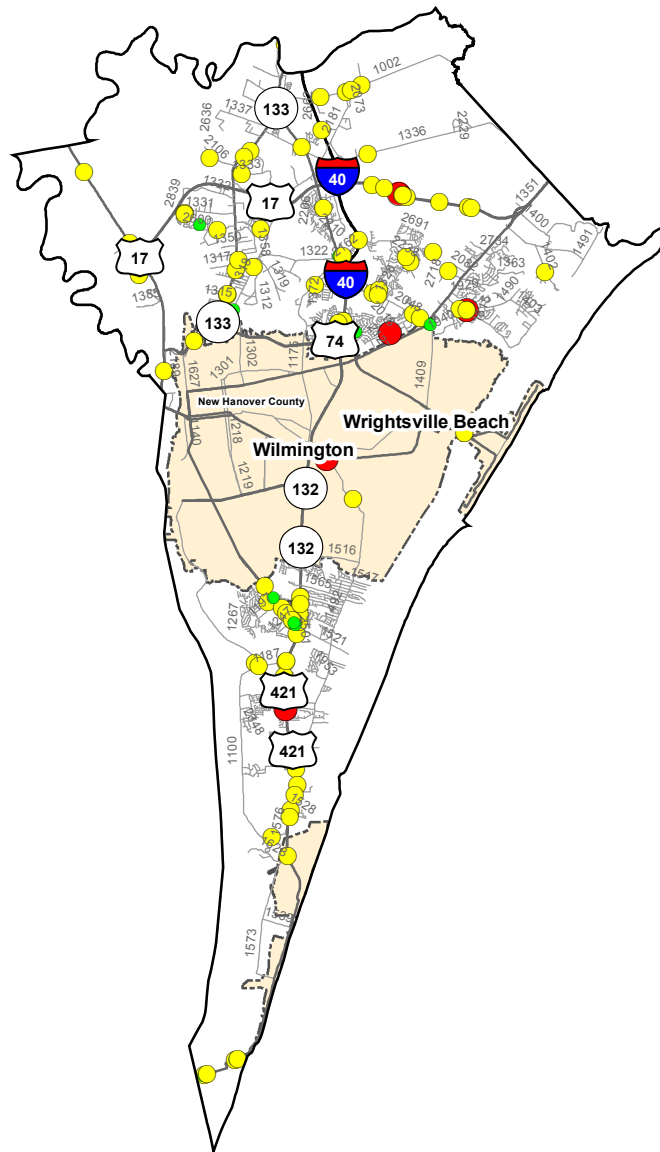

Motorcycle Crash Locations in New Hanover County 1/1/2011 to 12/31/2015

2011-2015 Motorcycle Crashes

Crash Severity

- Fatal Crashes
- Injury Crashes
- Property Damage Only Crashes

Note: Motorcycle data only counts reportable crashes that occurred on a roadway.

0 1.75 3.5 7 Miles

Fatal Crashes	Injury Crashes	Property Damage Only Crashes	Total Crashes	Total Crashes Plotted	% of Crashes Plotted
14	315	43	372	115	31%

Prepared By:
North Carolina Department of Transportation
Division of Highways
Transportation Mobility and Safety Division