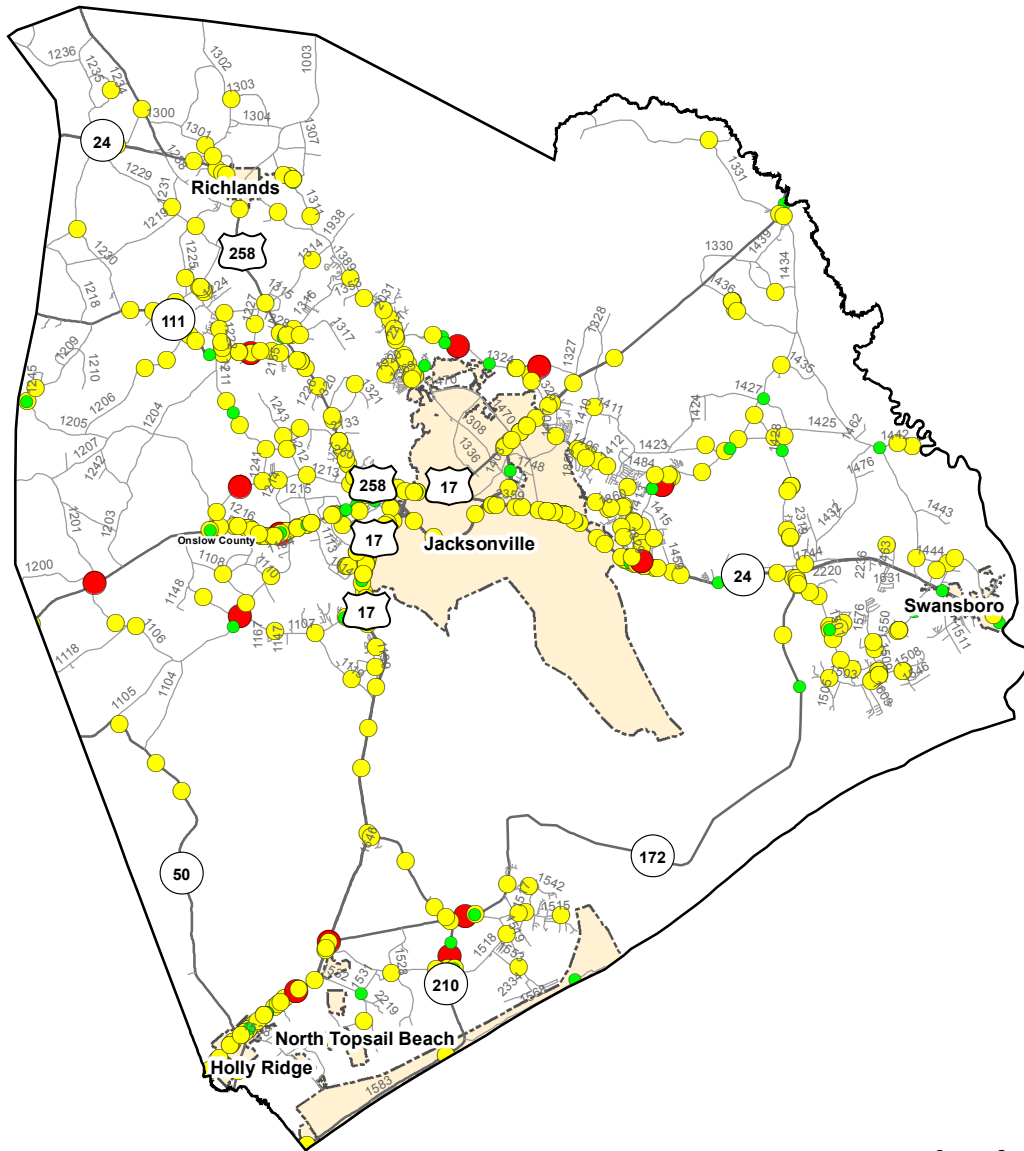

# Motorcycle Crash Locations in Onslow County 1/1/2011 to 12/31/2015

## 2011-2015 Motorcycle Crashes

### Crash Severity

- Fatal Crashes
- Injury Crashes
- Property Damage Only Crashes

Note: Motorcycle data only counts reportable crashes that occurred on a roadway.

Fatal Crashes	Injury Crashes	Property Damage Only Crashes	Total Crashes	Total Crashes Plotted	% of Crashes Plotted
18	600	147	765	529	69%

Prepared By:  
North Carolina Department of Transportation  
Division of Highways  
Transportation Mobility and Safety Division