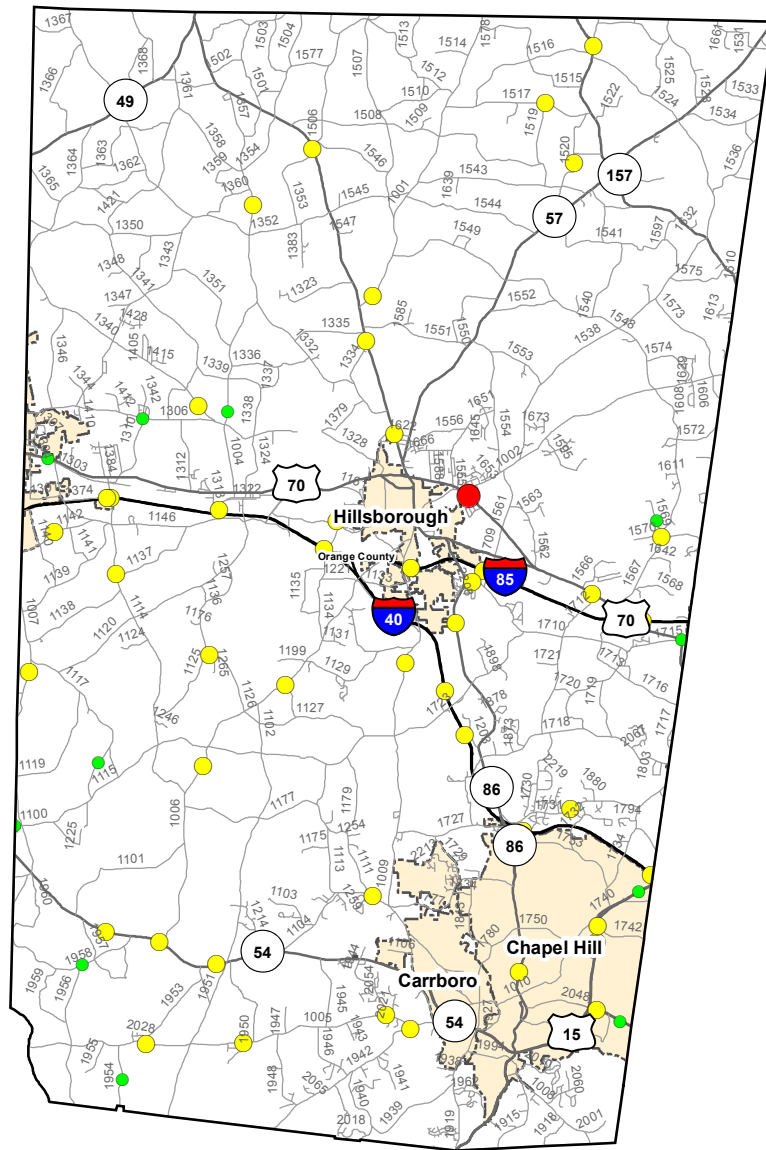

# Motorcycle Crash Locations in Orange County 1/1/2011 to 12/31/2015

## 2011-2015 Motorcycle Crashes

### Crash Severity

- Fatal Crashes
- Injury Crashes
- Property Damage Only Crashes

Note: Motorcycle data only counts reportable crashes that occurred on a roadway.

0 1.5 3 6 Miles

Fatal Crashes	Injury Crashes	Property Damage Only Crashes	Total Crashes	Total Crashes Plotted	% of Crashes Plotted
3	103	28	134	62	46%