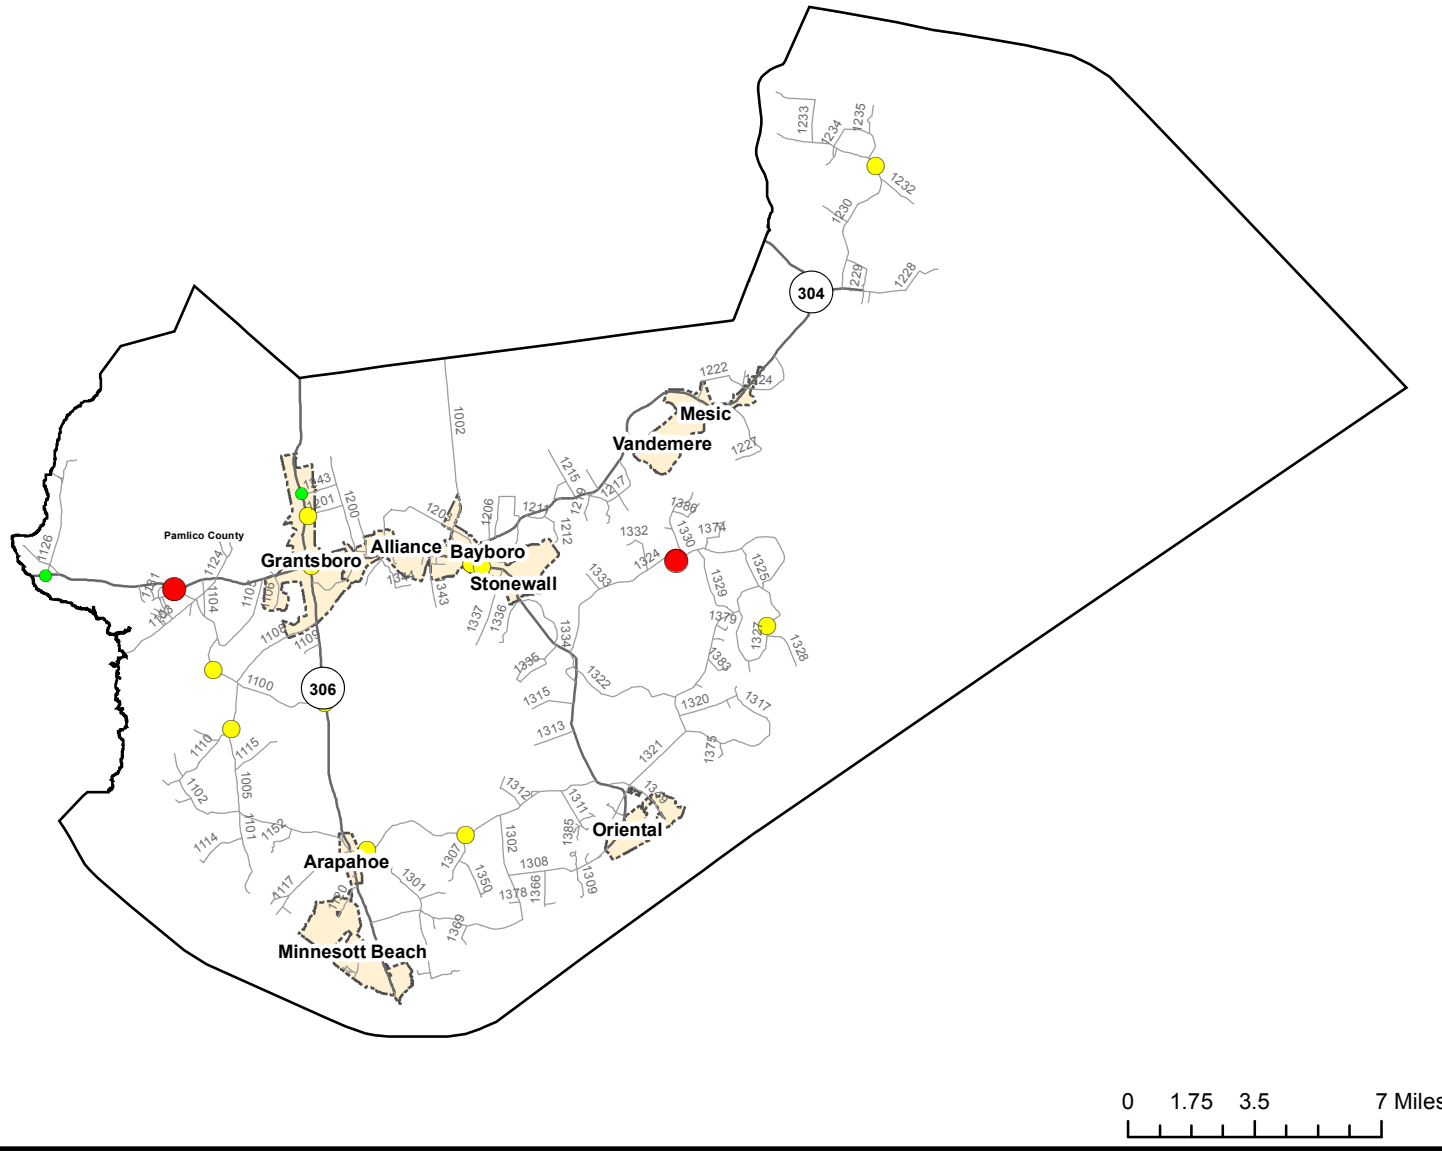

Motorcycle Crash Locations in Pamlico County 1/1/2011 to 12/31/2015

2011-2015 Motorcycle Crashes

Crash Severity

- Fatal Crashes
- Injury Crashes
- Property Damage Only Crashes

Note: Motorcycle data only counts reportable crashes that occurred on a roadway.

Fatal Crashes	Injury Crashes	Property Damage Only Crashes	Total Crashes	Total Crashes Plotted	% of Crashes Plotted
2	12	2	16	15	94%

Prepared By:
North Carolina Department of Transportation
Division of Highways
Transportation Mobility and Safety Division