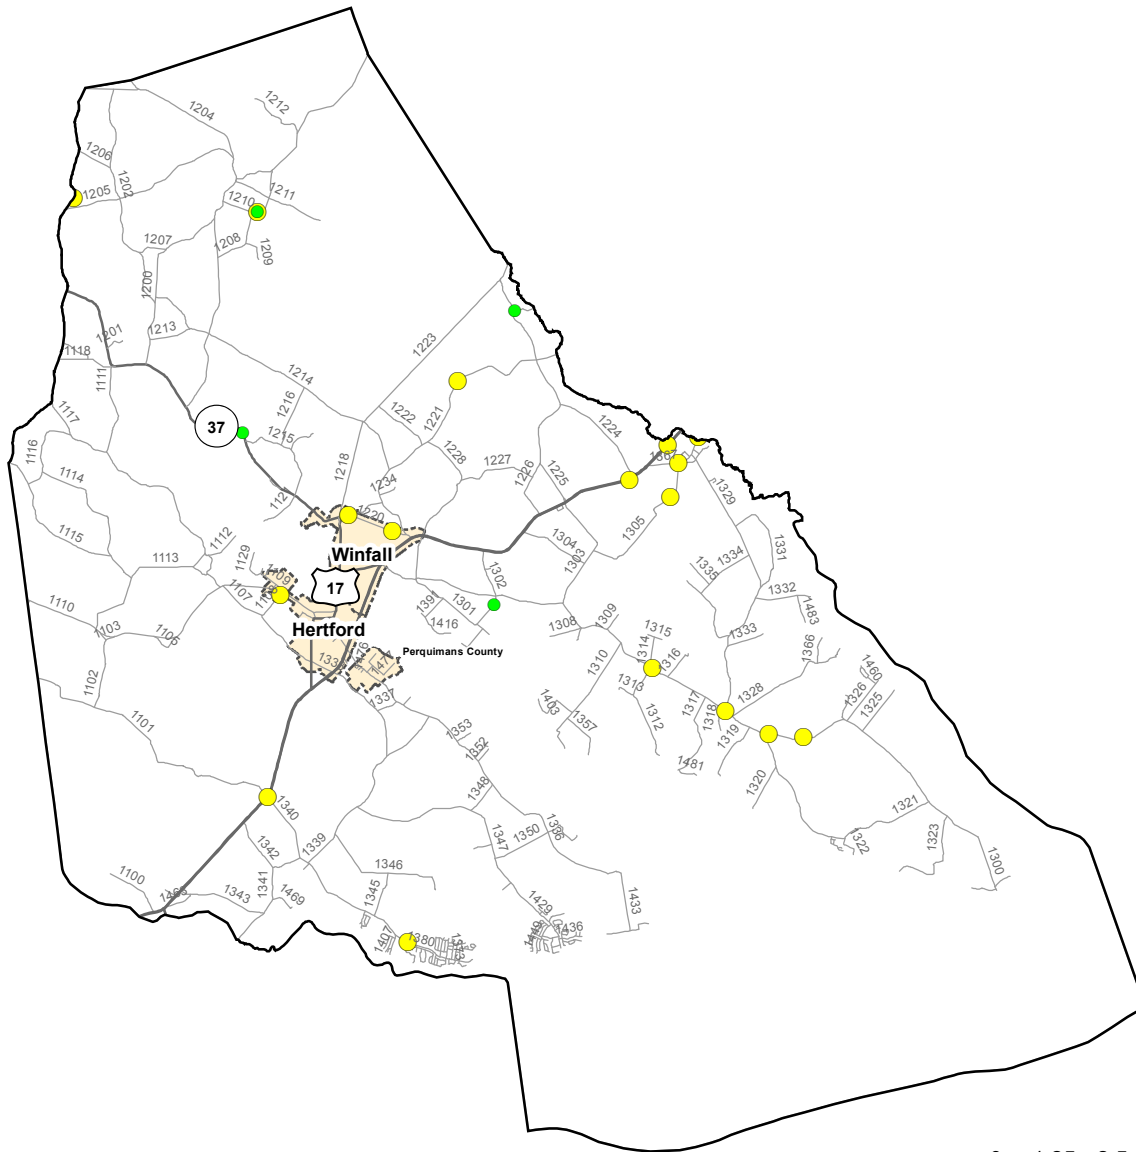

# Motorcycle Crash Locations in Perquimans County 1/1/2011 to 12/31/2015

## 2011-2015 Motorcycle Crashes

### Crash Severity

- Fatal Crashes
- Injury Crashes
- Property Damage Only Crashes

Note: Motorcycle data only counts reportable crashes that occurred on a roadway.

0 1.25 2.5 5 Miles

Fatal Crashes	Injury Crashes	Property Damage Only Crashes	Total Crashes	Total Crashes Plotted	% of Crashes Plotted
0	22	6	28	20	71%

Prepared By:  
North Carolina Department of Transportation  
Division of Highways  
Transportation Mobility and Safety Division