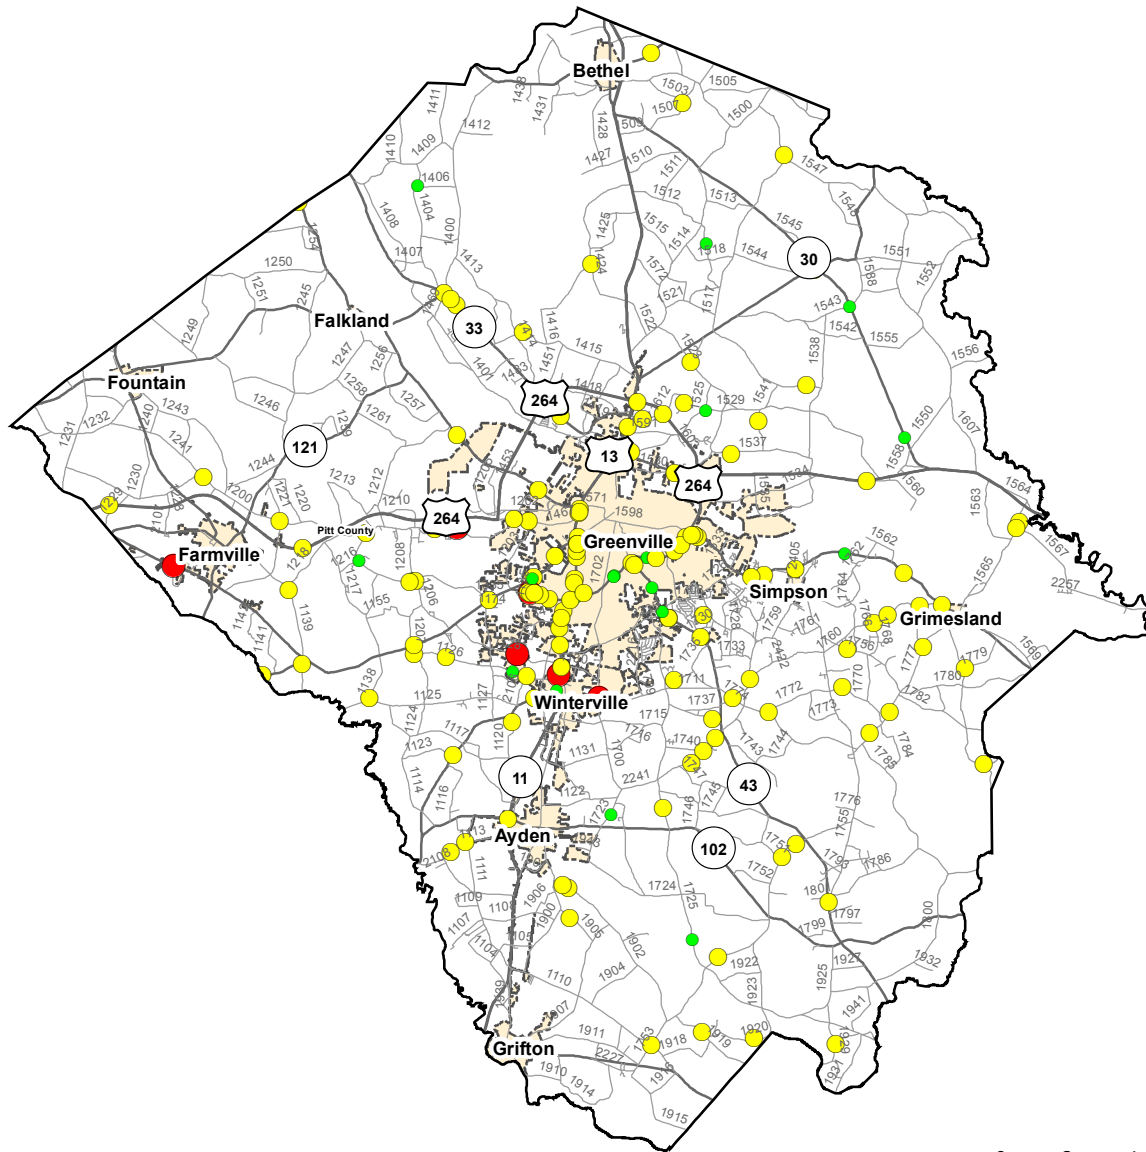

Motorcycle Crash Locations in Pitt County

1/1/2011 to 12/31/2015

2011-2015 Motorcycle Crashes

Crash Severity

- Fatal Crashes
- Injury Crashes
- Property Damage Only Crashes

Note: Motorcycle data only counts reportable crashes that occurred on a roadway.

Fatal Crashes	Injury Crashes	Property Damage Only Crashes	Total Crashes	Total Crashes Plotted	% of Crashes Plotted
9	248	47	304	156	51%

Prepared By:
 North Carolina Department of Transportation
 Division of Highways
 Transportation Mobility and Safety Division