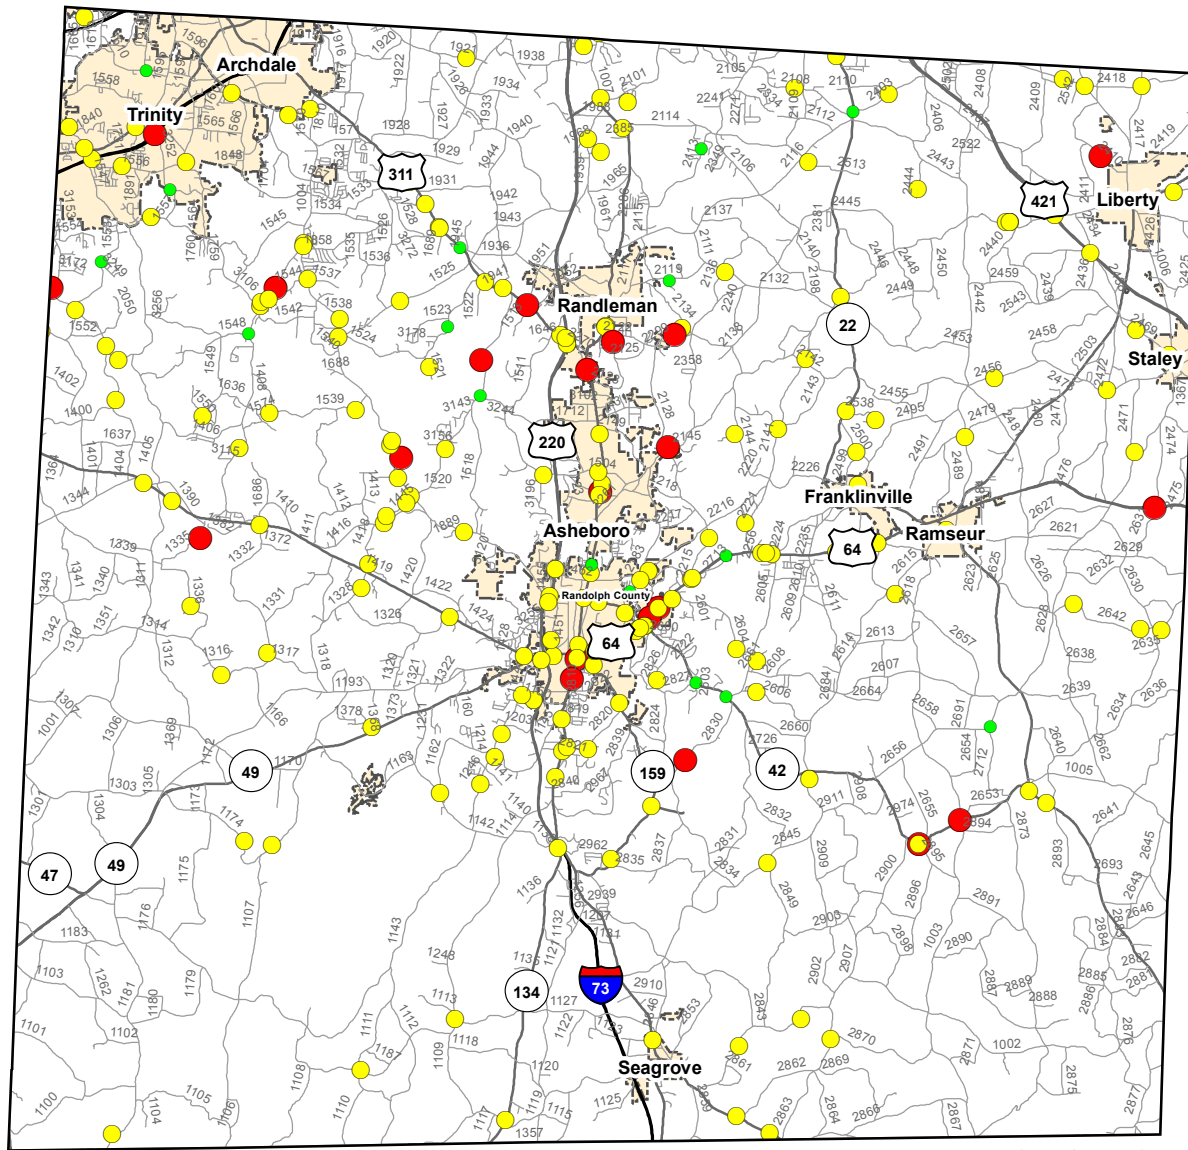

Motorcycle Crash Locations in Randolph County

1/1/2011 to 12/31/2015

2011-2015 Motorcycle Crashes

Crash Severity

- Fatal Crashes
- Injury Crashes
- Property Damage Only Crashes

Note: Motorcycle data only counts reportable crashes that occurred on a roadway.

0 1.5 3 6 Miles

| Fatal Crashes | Injury Crashes | Property Damage Only Crashes | Total Crashes | Total Crashes Plotted | % of Crashes Plotted |
|---------------|----------------|------------------------------|---------------|-----------------------|----------------------|
| 22 | 237 | 28 | 287 | 218 | 76% |

Prepared By:
 North Carolina Department of Transportation
 Division of Highways
 Transportation Mobility and Safety Division