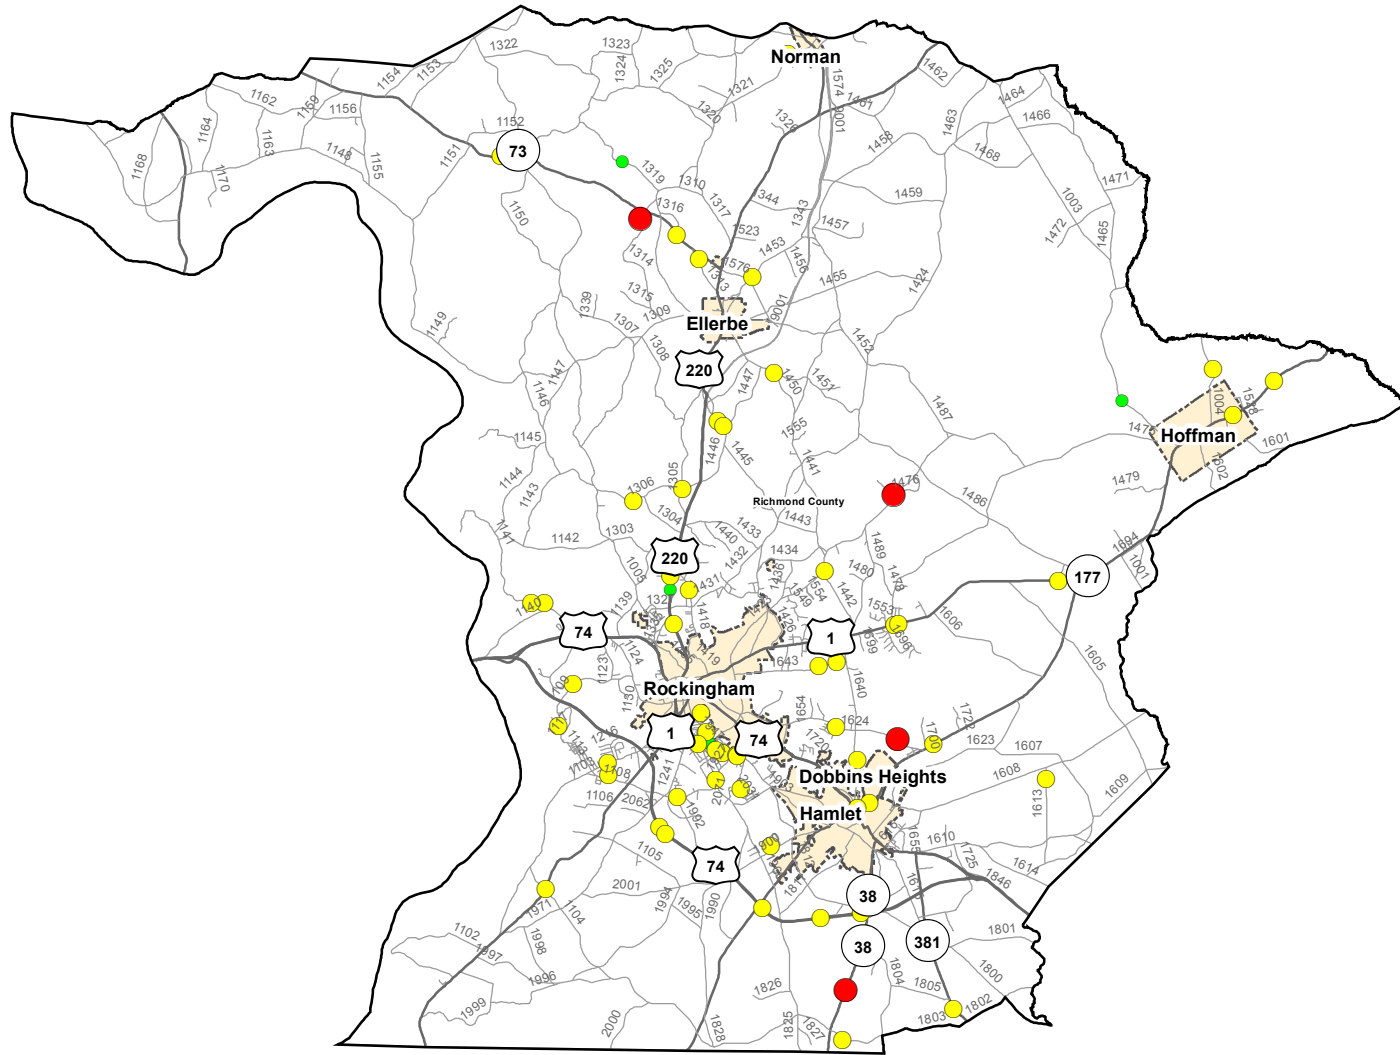

Motorcycle Crash Locations in Richmond County 1/1/2011 to 12/31/2015

2011-2015 Motorcycle Crashes

Crash Severity

- Fatal Crashes
- Injury Crashes
- Property Damage Only Crashes

Note: Motorcycle data only counts reportable crashes that occurred on a roadway.

0 1.5 3 6 Miles

Fatal Crashes	Injury Crashes	Property Damage Only Crashes	Total Crashes	Total Crashes Plotted	% of Crashes Plotted
7	83	13	103	68	66%

Prepared By:
North Carolina Department of Transportation
Division of Highways
Transportation Mobility and Safety Division