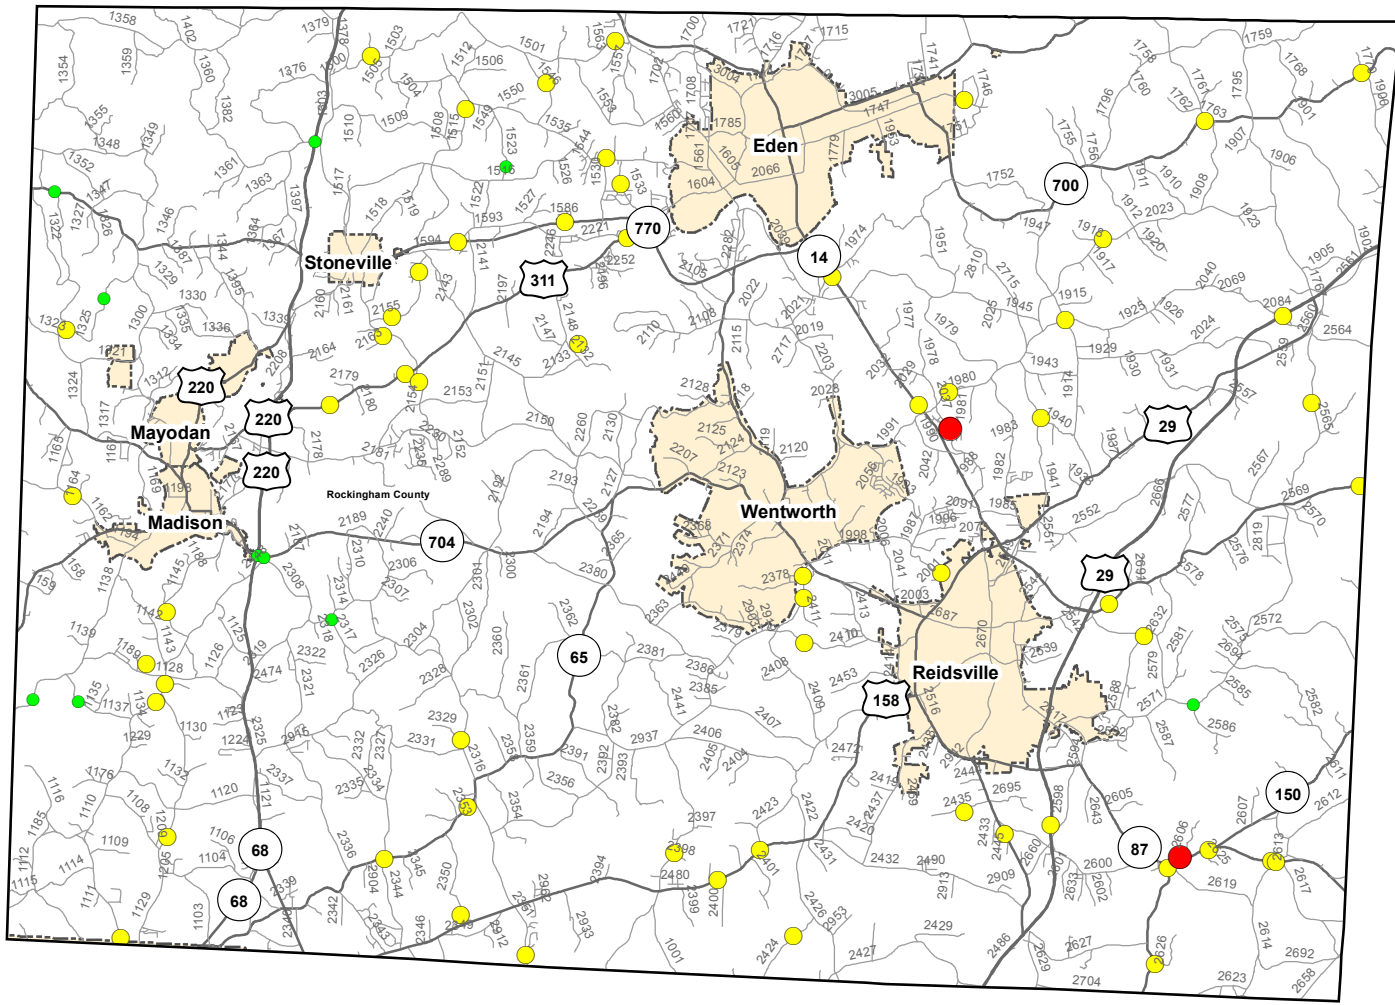

Motorcycle Crash Locations in Rockingham County 1/1/2011 to 12/31/2015

2011-2015 Motorcycle Crashes

Crash Severity

- Fatal Crashes
- Injury Crashes
- Property Damage Only Crashes

Note: Motorcycle data only counts reportable crashes that occurred on a roadway.

Fatal Crashes	Injury Crashes	Property Damage Only Crashes	Total Crashes	Total Crashes Plotted	% of Crashes Plotted
4	119	26	149	72	48%

Prepared By:
North Carolina Department of Transportation
Division of Highways
Transportation Mobility and Safety Division