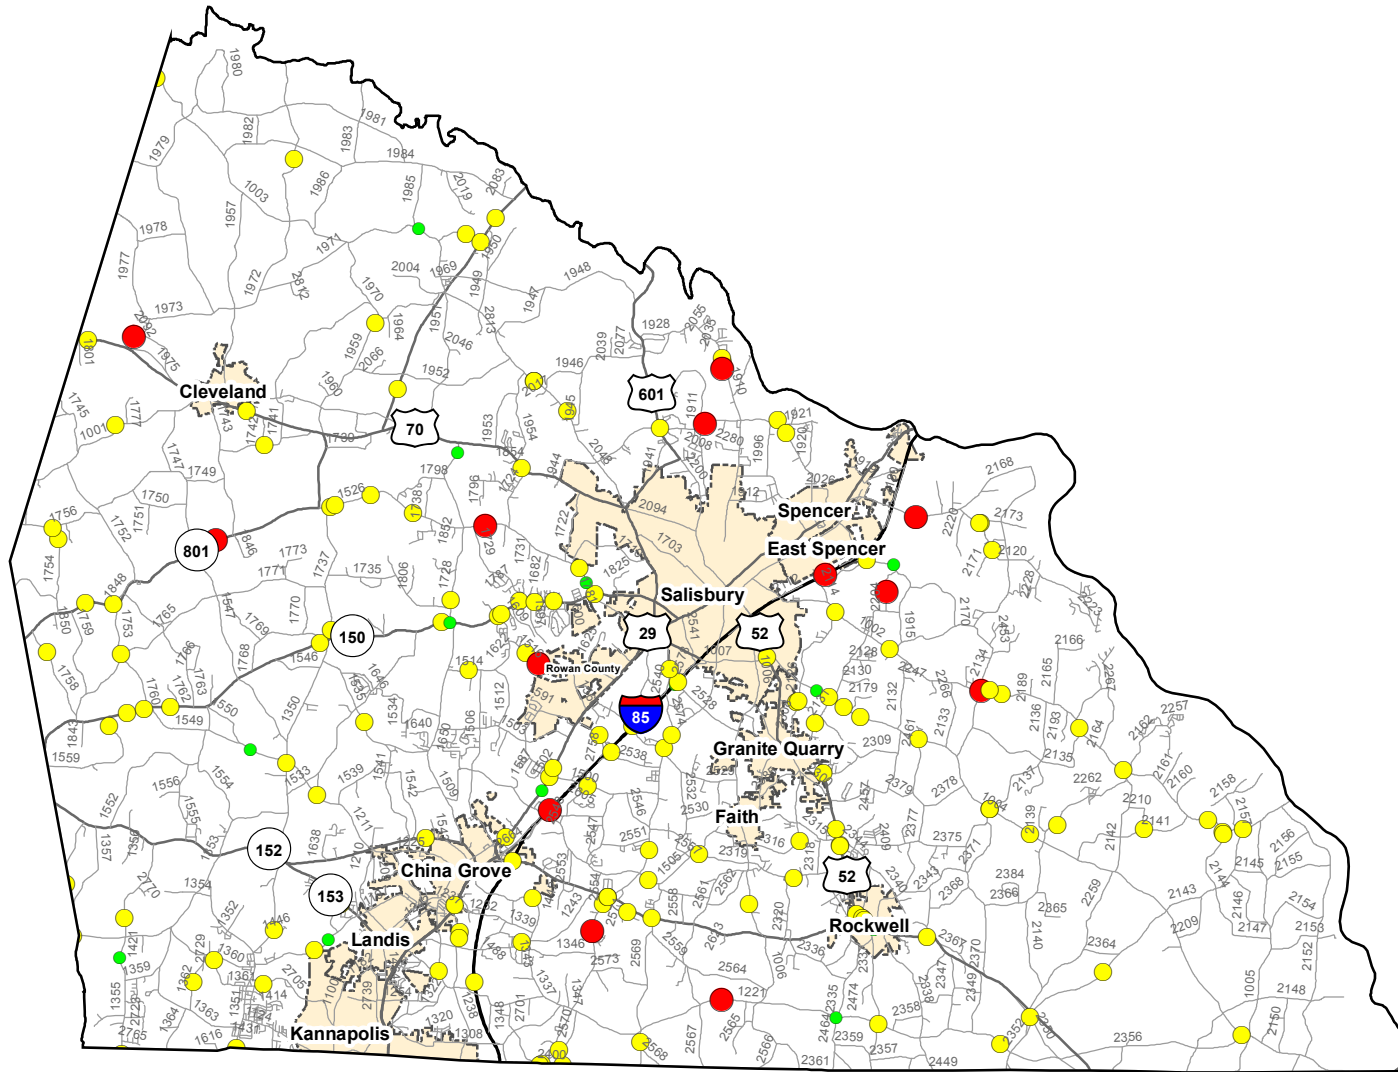

Motorcycle Crash Locations in Rowan County 1/1/2011 to 12/31/2015

2011-2015 Motorcycle Crashes

Crash Severity

- Fatal Crashes
- Injury Crashes
- Property Damage Only Crashes

Note: Motorcycle data only counts reportable crashes that occurred on a roadway.

0 1.5 3 6 Miles

Fatal Crashes	Injury Crashes	Property Damage Only Crashes	Total Crashes	Total Crashes Plotted	% of Crashes Plotted
18	234	35	287	158	55%

Prepared By:
North Carolina Department of Transportation
Division of Highways
Transportation Mobility and Safety Division