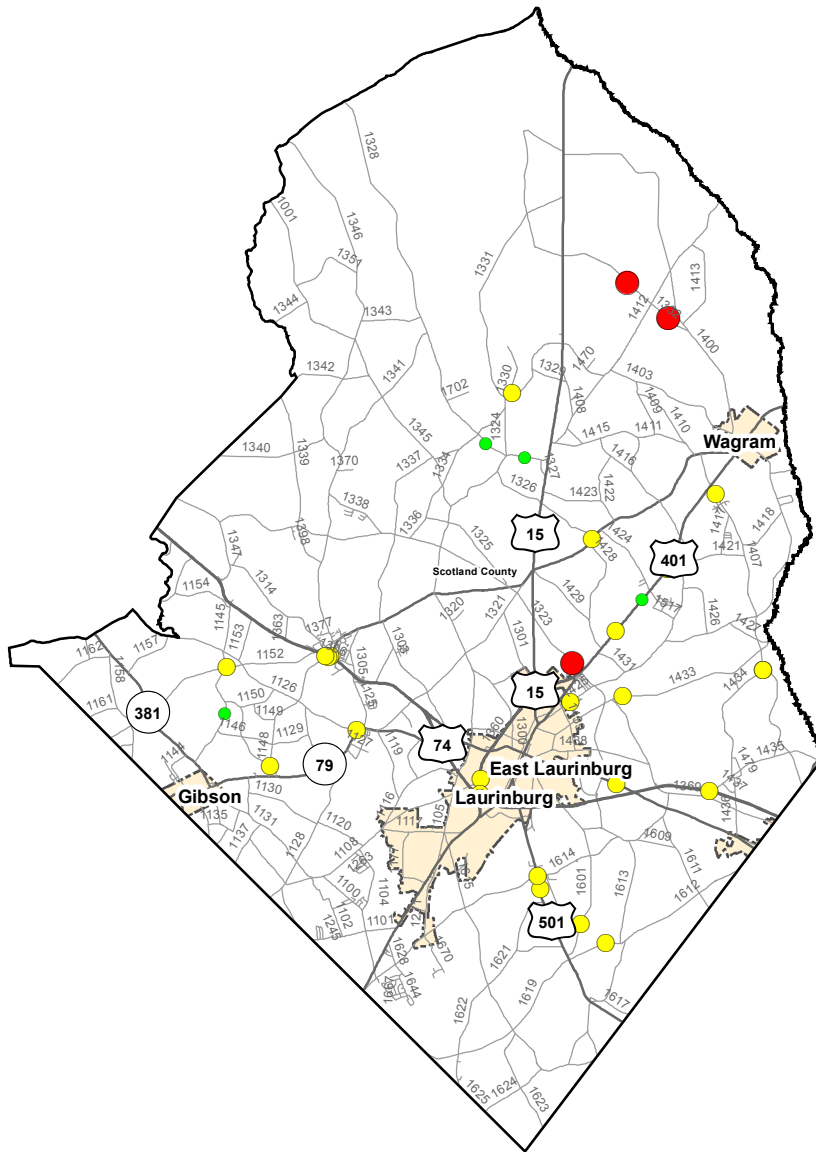

# Motorcycle Crash Locations in Scotland County

### 2011-2015 Motorcycle Crashes

#### Crash Severity

- Fatal Crashes
- Injury Crashes
- Property Damage Only Crashes

Note: Motorcycle data only counts reportable crashes that occurred on a roadway.

0 1.5 3 6 Miles

Fatal Crashes	Injury Crashes	Property Damage Only Crashes	Total Crashes	Total Crashes Plotted	% of Crashes Plotted
4	39	7	50	32	64%