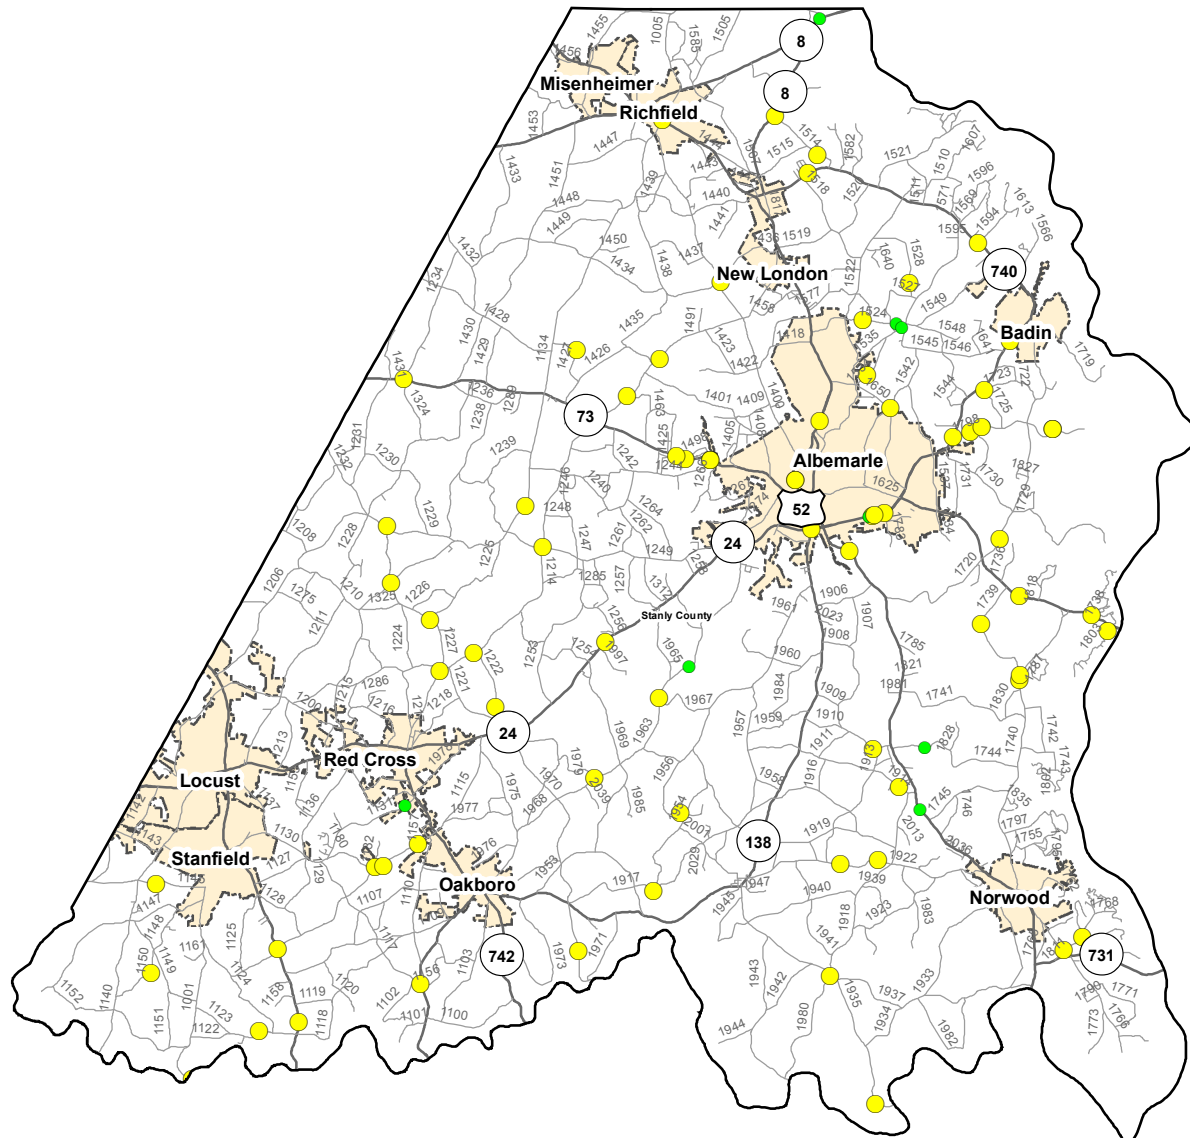

# Motorcycle Crash Locations in Stanly County 1/1/2011 to 12/31/2015

## 2011-2015 Motorcycle Crashes

### Crash Severity

- Fatal Crashes
- Injury Crashes
- Property Damage Only Crashes

Note: Motorcycle data only counts reportable crashes that occurred on a roadway.

0 1.25 2.5 5 Miles

Fatal Crashes	Injury Crashes	Property Damage Only Crashes	Total Crashes	Total Crashes Plotted	% of Crashes Plotted
2	110	18	130	82	63%

Prepared By:  
North Carolina Department of Transportation  
Division of Highways  
Transportation Mobility and Safety Division