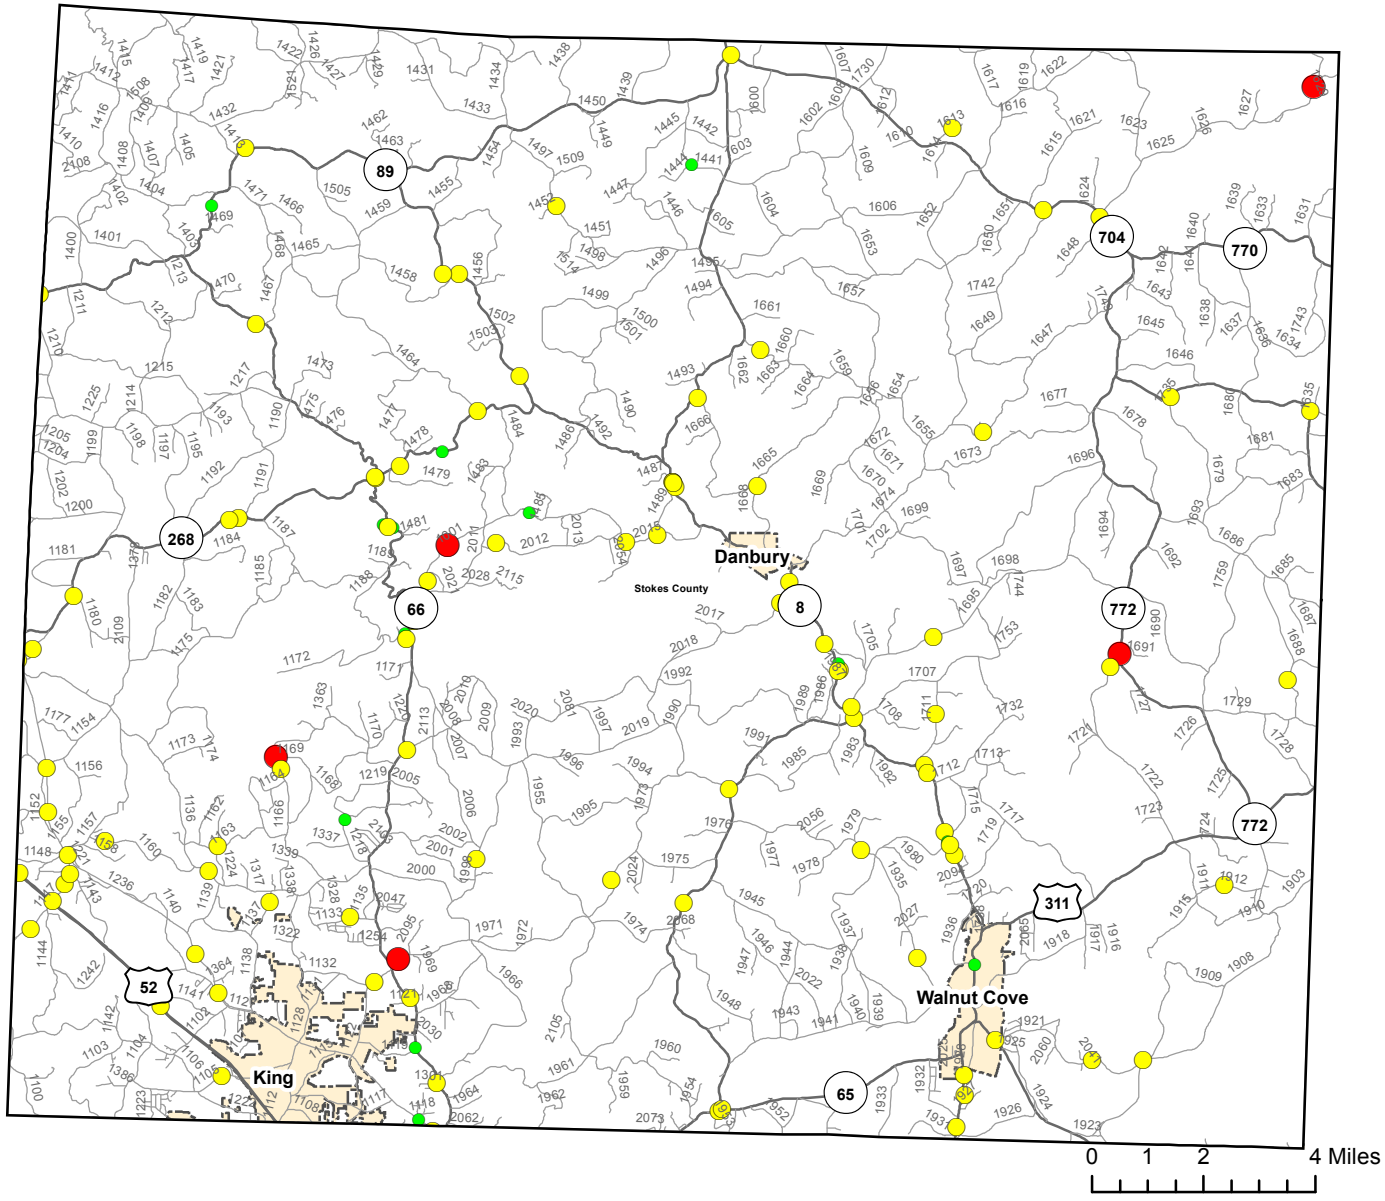

Motorcycle Crash Locations in Stokes County

1/1/2011 to 12/31/2015

2011-2015 Motorcycle Crashes

Crash Severity

- Fatal Crashes
- Injury Crashes
- Property Damage Only Crashes

Note: Motorcycle data only counts reportable crashes that occurred on a roadway.

Fatal Crashes	Injury Crashes	Property Damage Only Crashes	Total Crashes	Total Crashes Plotted	% of Crashes Plotted
5	121	22	148	114	77%

Prepared By:
 North Carolina Department of Transportation
 Division of Highways
 Transportation Mobility and Safety Division