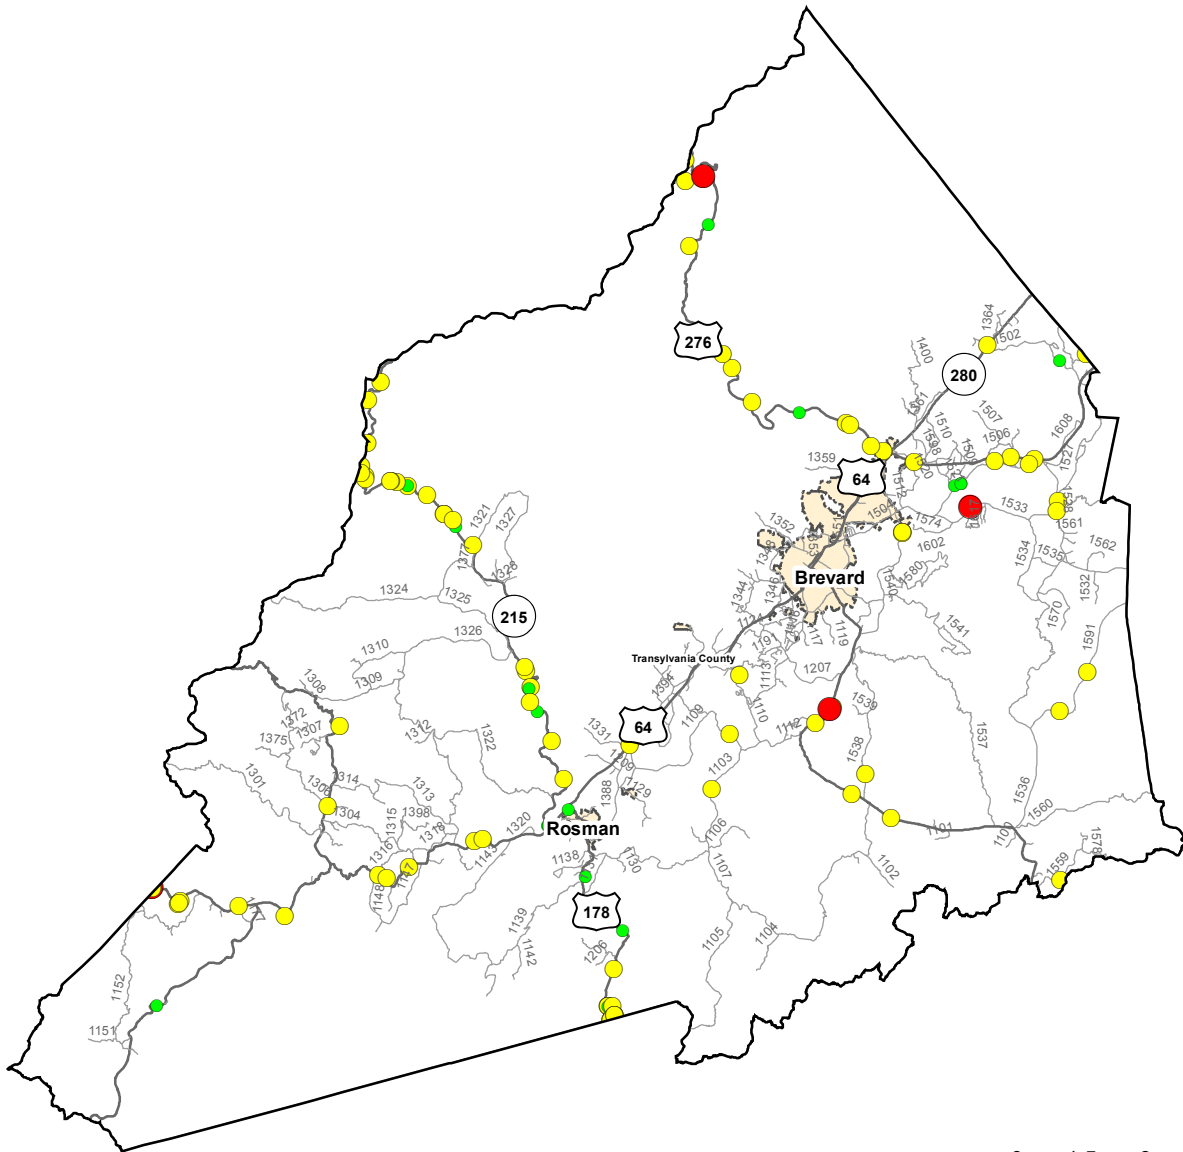

Motorcycle Crash Locations in Transylvania County

1/1/2011 to 12/31/2015

2011-2015 Motorcycle Crashes

Crash Severity

- Fatal Crashes
- Injury Crashes
- Property Damage Only Crashes

Note: Motorcycle data only counts reportable crashes that occurred on a roadway.

0 1.5 3 6 Miles

Fatal Crashes	Injury Crashes	Property Damage Only Crashes	Total Crashes	Total Crashes Plotted	% of Crashes Plotted
3	103	25	131	106	81%

Prepared By:
 North Carolina Department of Transportation
 Division of Highways
 Transportation Mobility and Safety Division