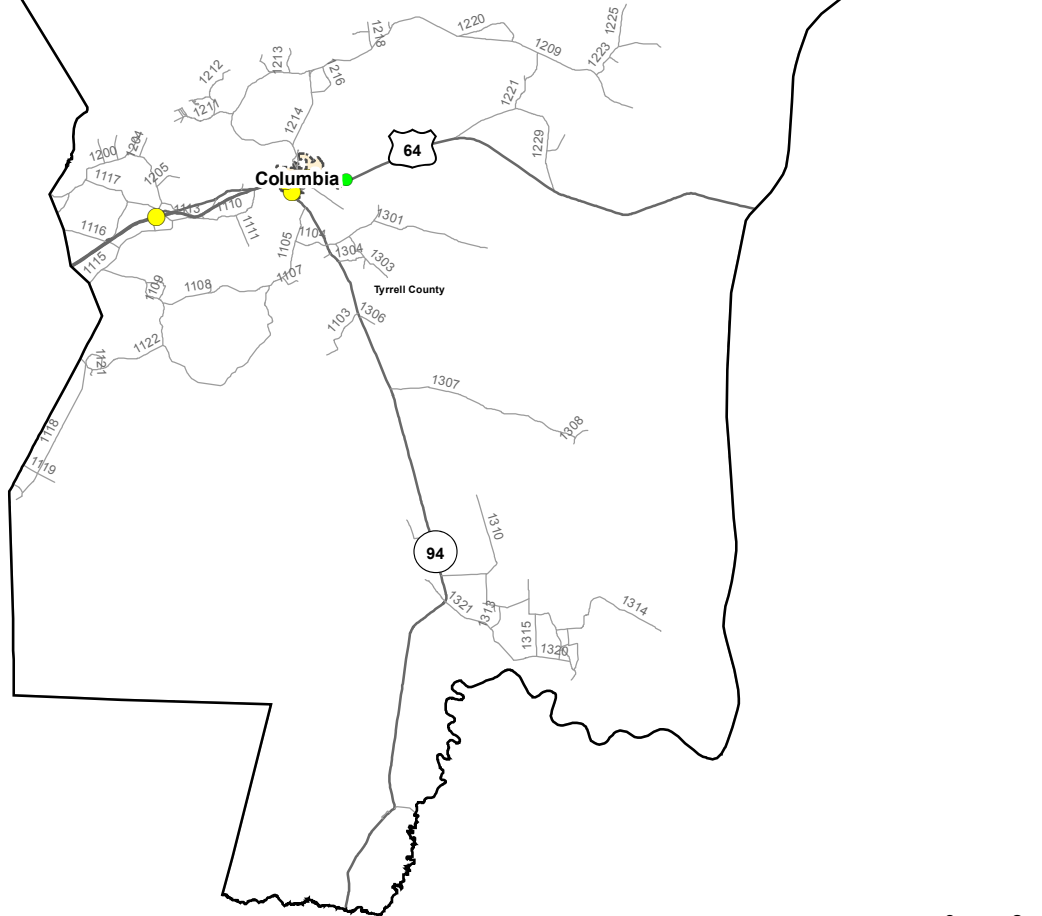

Motorcycle Crash Locations in Tyrrell County 1/1/2011 to 12/31/2015

2011-2015 Motorcycle Crashes

Crash Severity

- Fatal Crashes
- Injury Crashes
- Property Damage Only Crashes

Note: Motorcycle data only counts reportable crashes that occurred on a roadway.

Prepared By:
North Carolina Department of Transportation
Division of Highways
Transportation Mobility and Safety Division