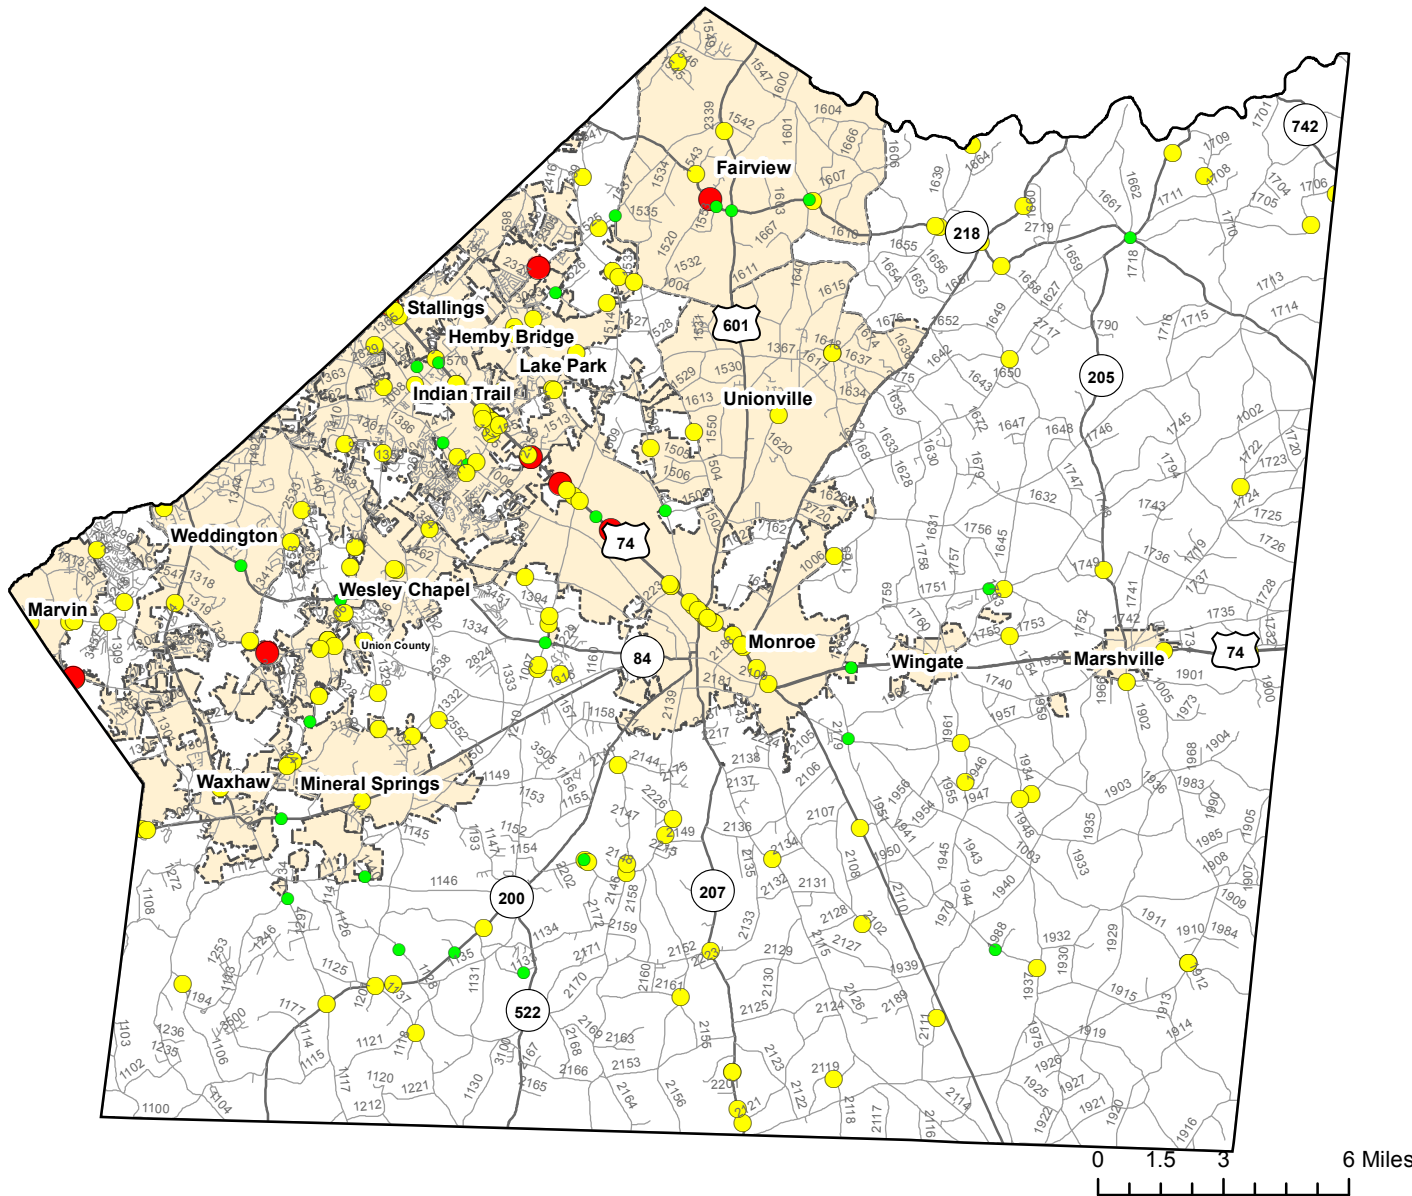

# Motorcycle Crash Locations in Union County

### 2011-2015 Motorcycle Crashes

#### Crash Severity

- Fatal Crashes
- Injury Crashes
- Property Damage Only Crashes

Note: Motorcycle data only counts reportable crashes that occurred on a roadway.

| Fatal Crashes | Injury Crashes | Property Damage Only Crashes | Total Crashes | Total Crashes Plotted | % of Crashes Plotted |
|---------------|----------------|------------------------------|---------------|-----------------------|----------------------|
| 9             | 243            | 65                           | 317           | 214                   | 68%                  |