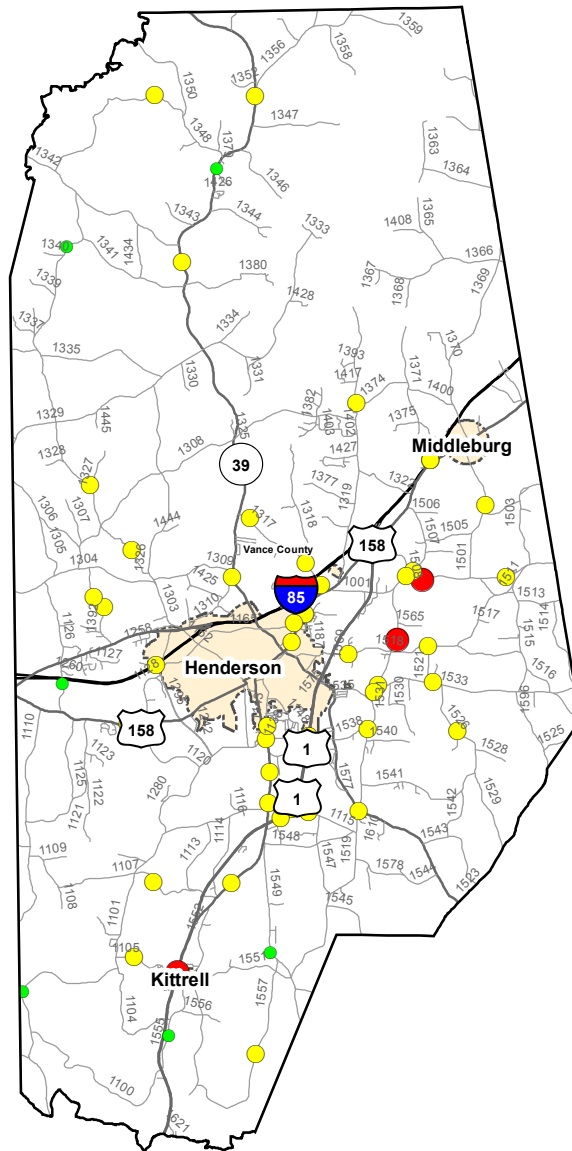

Motorcycle Crash Locations in Vance County 1/1/2011 to 12/31/2015

2011-2015 Motorcycle Crashes

Crash Severity

- Fatal Crashes
- Injury Crashes
- Property Damage Only Crashes

Note: Motorcycle data only counts reportable crashes that occurred on a roadway.

Fatal Crashes	Injury Crashes	Property Damage Only Crashes	Total Crashes	Total Crashes Plotted	% of Crashes Plotted
3	74	14	91	55	60%

Prepared By:
North Carolina Department of Transportation
Division of Highways
Transportation Mobility and Safety Division