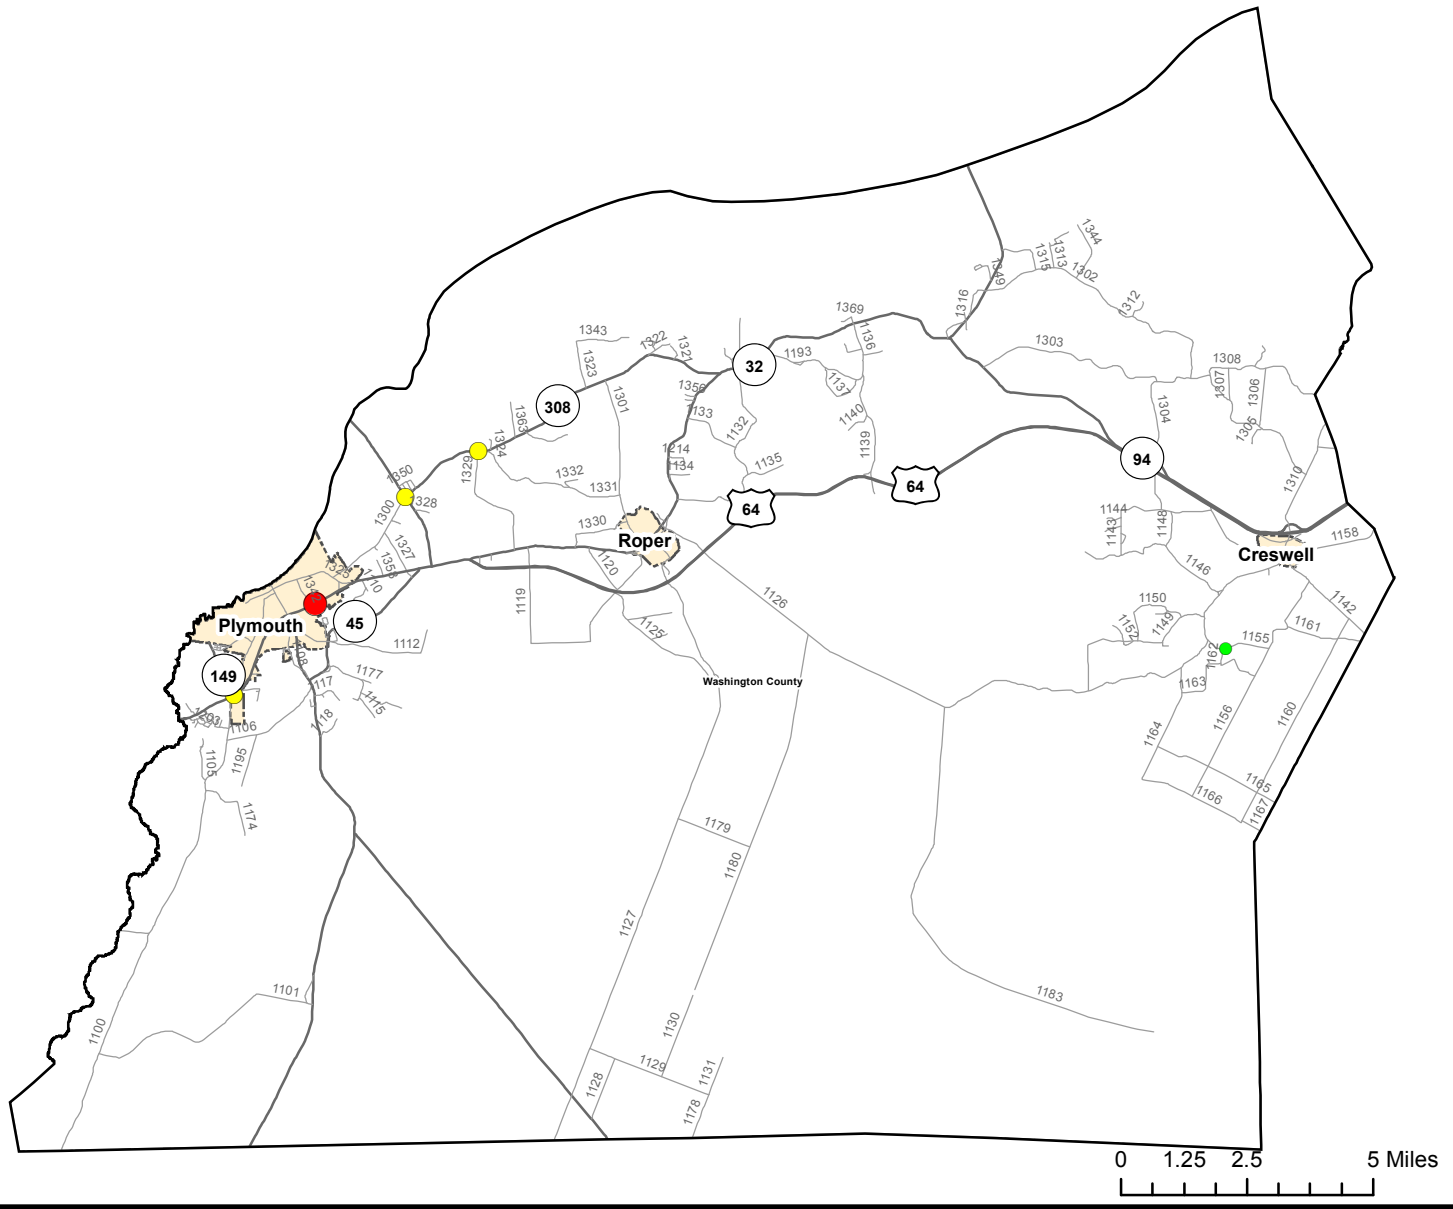

Motorcycle Crash Locations in Washington County

1/1/2011 to 12/31/2015

2011-2015 Motorcycle Crashes

Crash Severity

- Fatal Crashes
- Injury Crashes
- Property Damage Only Crashes

Note: Motorcycle data only counts reportable crashes that occurred on a roadway.

Fatal Crashes	Injury Crashes	Property Damage Only Crashes	Total Crashes	Total Crashes Plotted	% of Crashes Plotted
1	4	1	6	5	83%

Prepared By:
 North Carolina Department of Transportation
 Division of Highways
 Transportation Mobility and Safety Division