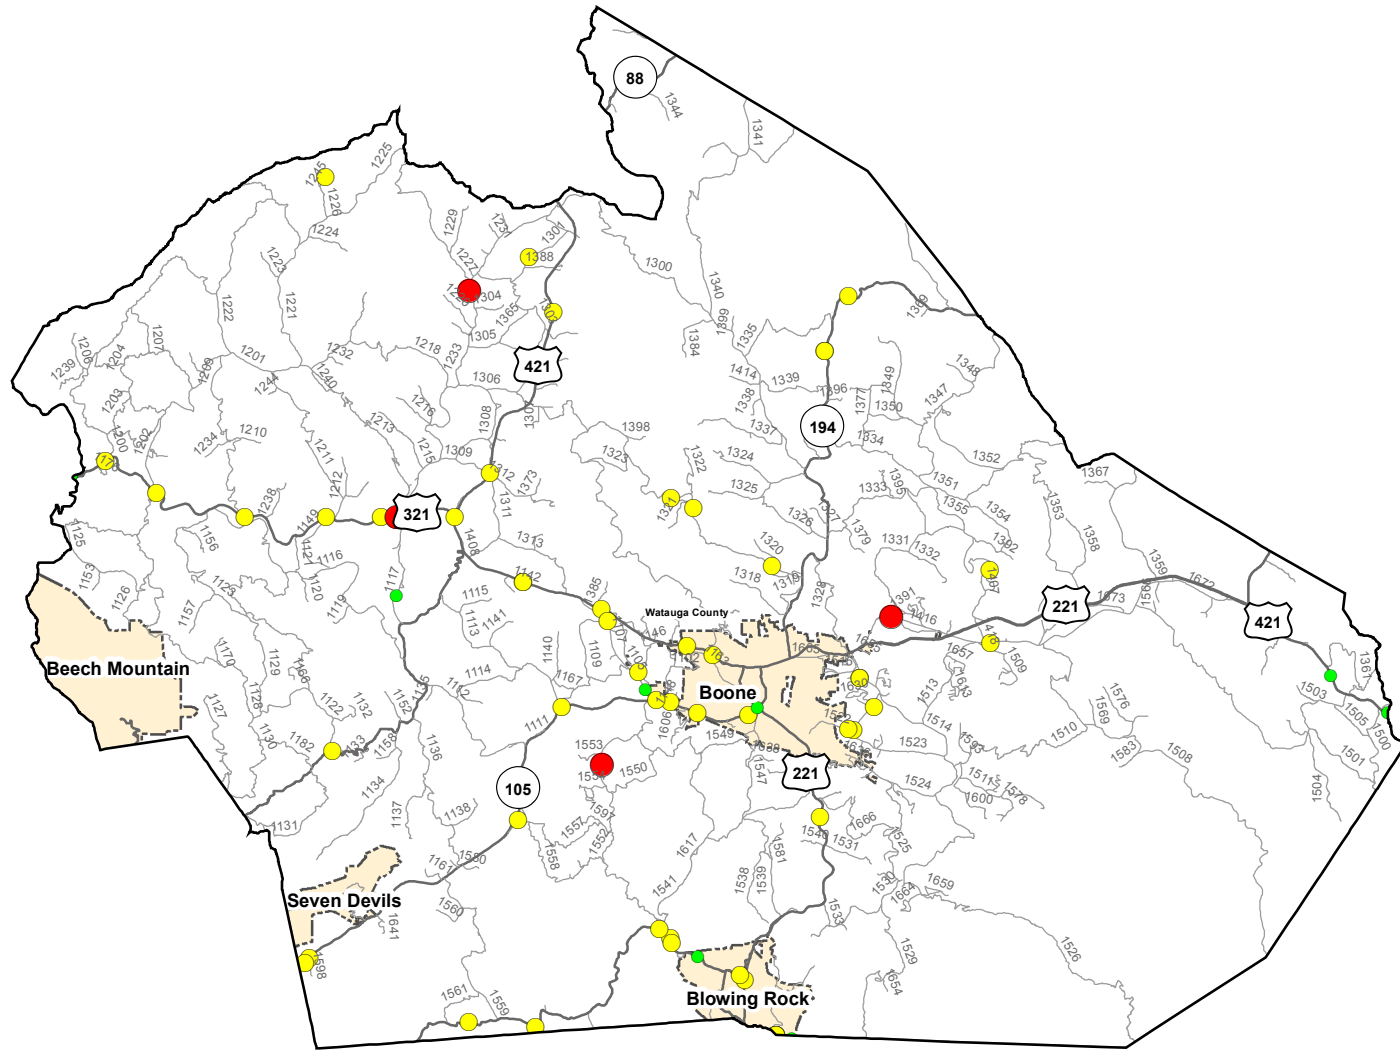

Motorcycle Crash Locations in Watauga County 1/1/2011 to 12/31/2015

2011-2015 Motorcycle Crashes

Crash Severity

- Fatal Crashes
- Injury Crashes
- Property Damage Only Crashes

Note: Motorcycle data only counts reportable crashes that occurred on a roadway.

0 1.25 2.5 5 Miles

Fatal Crashes	Injury Crashes	Property Damage Only Crashes	Total Crashes	Total Crashes Plotted	% of Crashes Plotted
5	91	20	116	62	53%

Prepared By:
North Carolina Department of Transportation
Division of Highways
Transportation Mobility and Safety Division