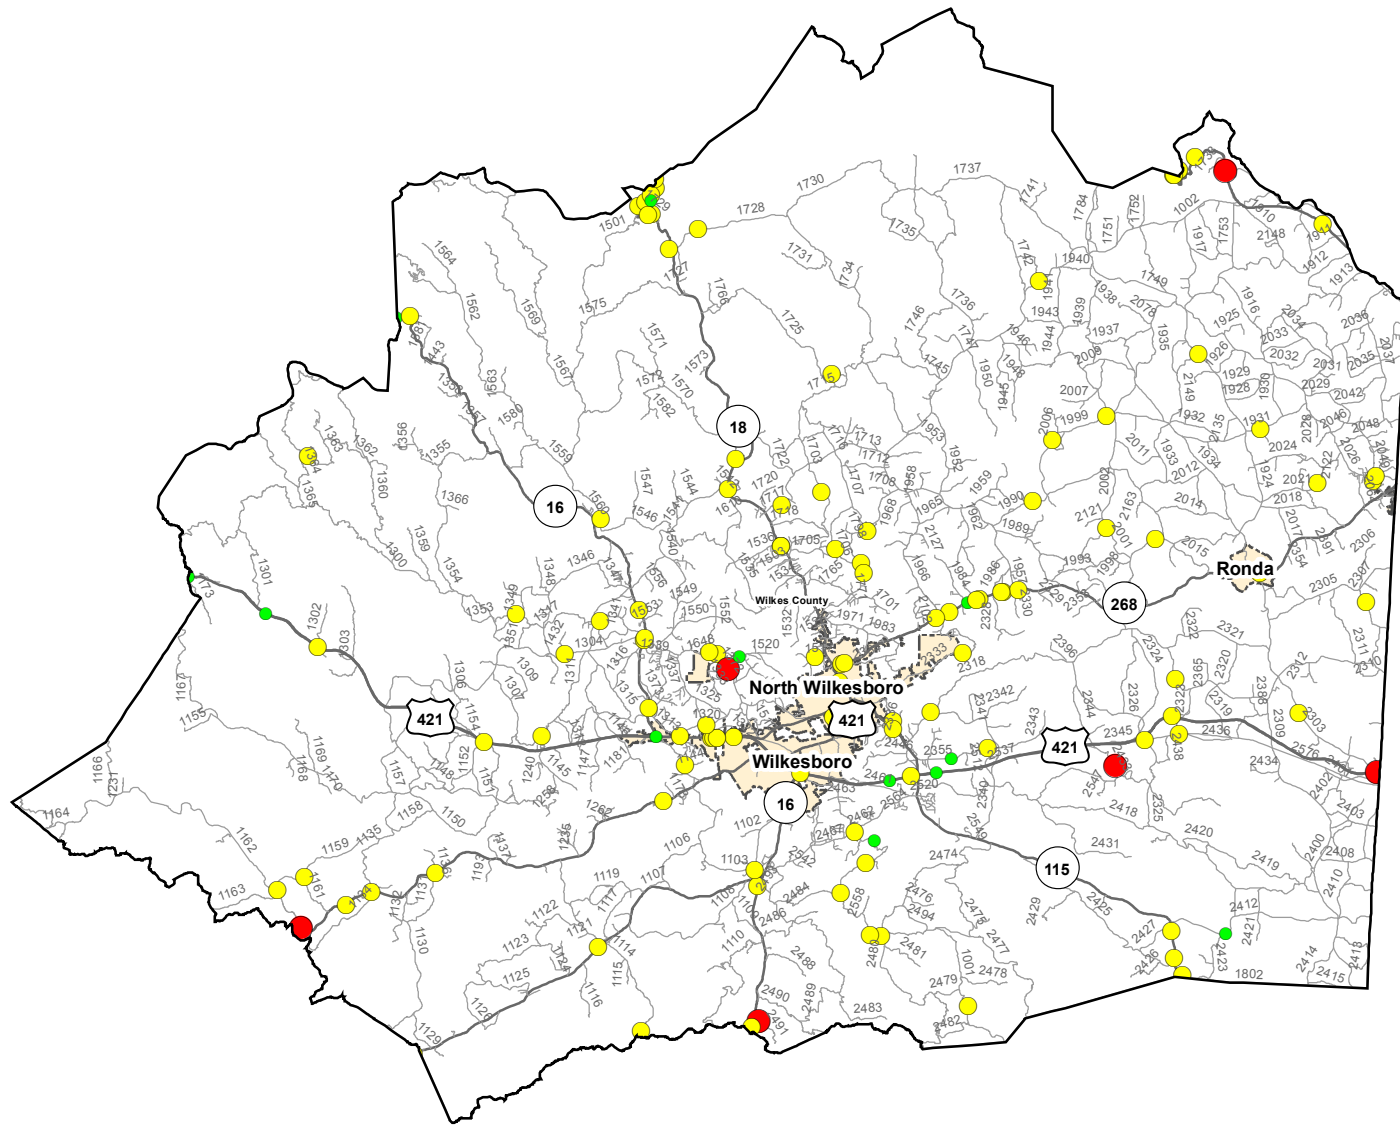

Motorcycle Crash Locations in Wilkes County

1/1/2011 to 12/31/2015

2011-2015 Motorcycle Crashes

Crash Severity

- Fatal Crashes
- Injury Crashes
- Property Damage Only Crashes

Note: Motorcycle data only counts reportable crashes that occurred on a roadway.

0 1.75 3.5 7 Miles

Fatal Crashes	Injury Crashes	Property Damage Only Crashes	Total Crashes	Total Crashes Plotted	% of Crashes Plotted
7	126	13	146	118	81%

Prepared By:
 North Carolina Department of Transportation
 Division of Highways
 Transportation Mobility and Safety Division