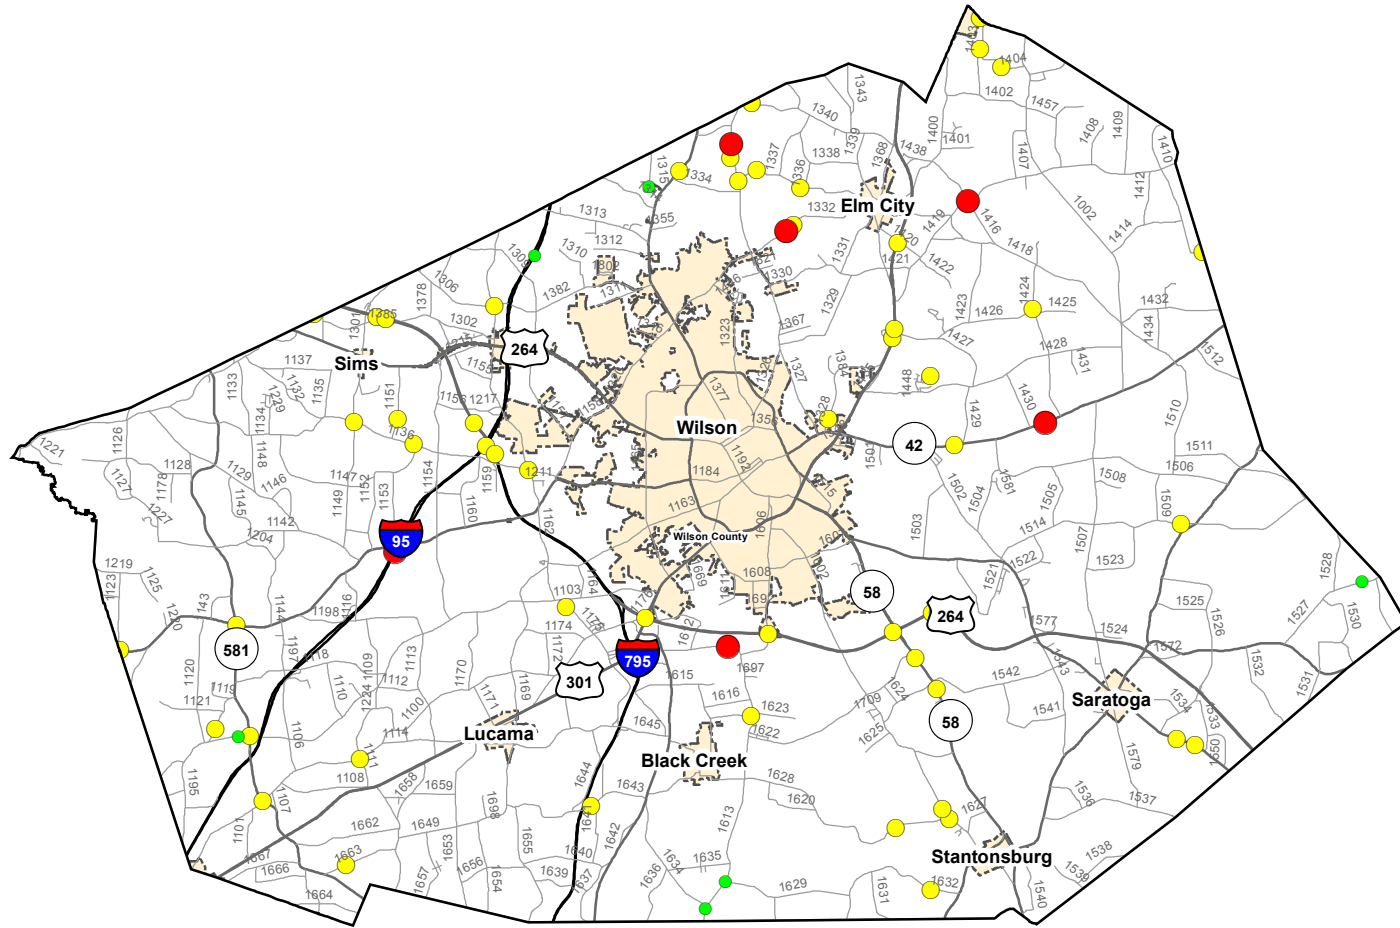

Motorcycle Crash Locations in Wilson County 1/1/2011 to 12/31/2015

2011-2015 Motorcycle Crashes

Crash Severity

- Fatal Crashes
- Injury Crashes
- Property Damage Only Crashes

Note: Motorcycle data only counts reportable crashes that occurred on a roadway.

| Fatal Crashes | Injury Crashes | Property Damage Only Crashes | Total Crashes | Total Crashes Plotted | % of Crashes Plotted |
|---------------|----------------|------------------------------|---------------|-----------------------|----------------------|
| 7 | 95 | 17 | 119 | 64 | 54% |

Prepared By:
North Carolina Department of Transportation
Division of Highways
Transportation Mobility and Safety Division