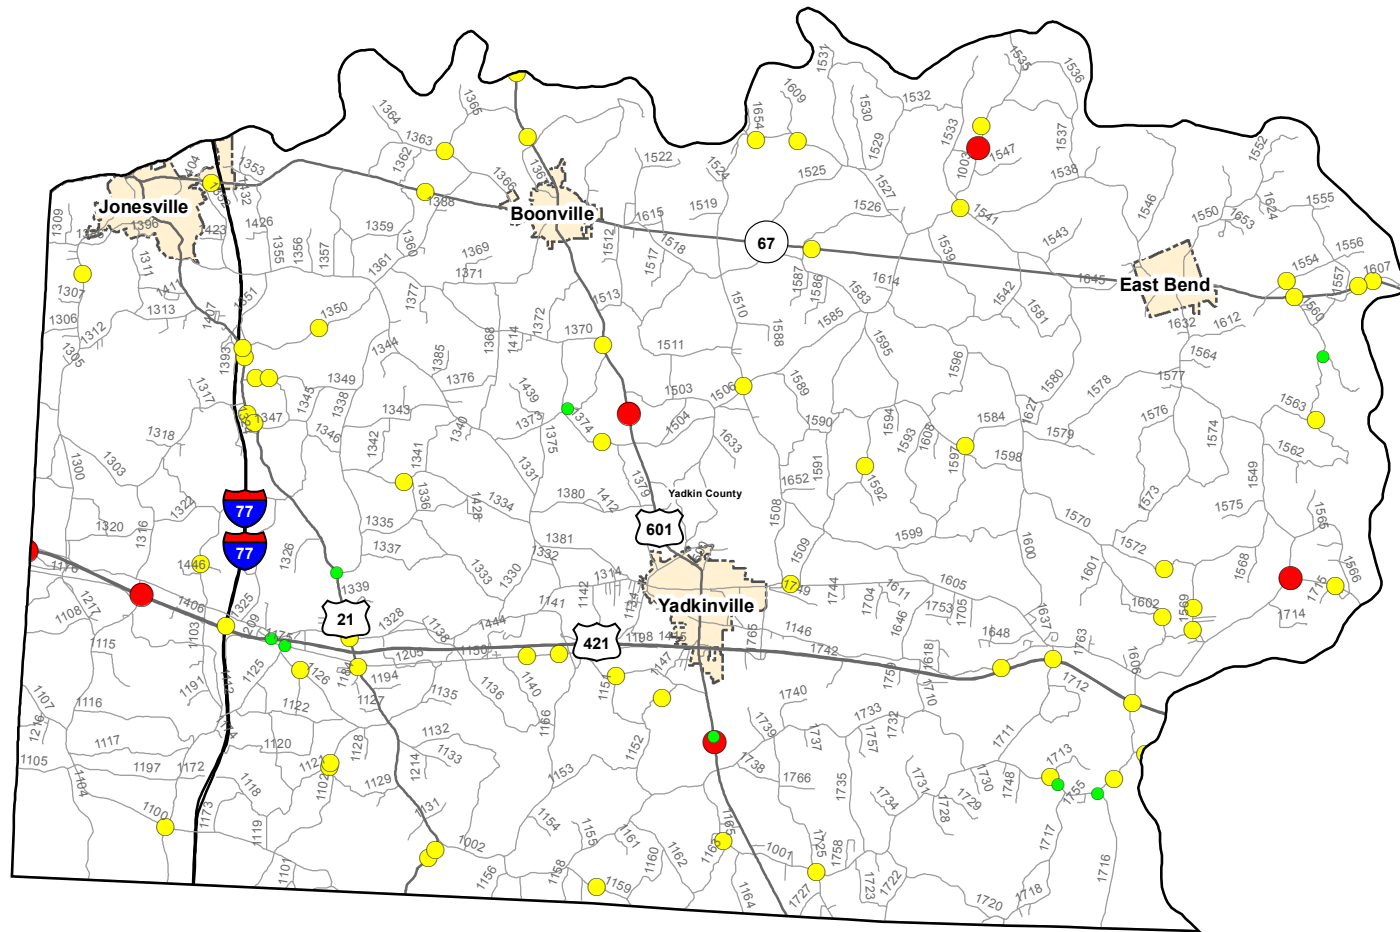

# Motorcycle Crash Locations in Yadkin County 1/1/2011 to 12/31/2015

## 2011-2015 Motorcycle Crashes

### Crash Severity

- Fatal Crashes
- Injury Crashes
- Property Damage Only Crashes

Note: Motorcycle data only counts reportable crashes that occurred on a roadway.

Fatal Crashes	Injury Crashes	Property Damage Only Crashes	Total Crashes	Total Crashes Plotted	% of Crashes Plotted
6	70	13	89	71	80%

Prepared By:  
North Carolina Department of Transportation  
Division of Highways  
Transportation Mobility and Safety Division