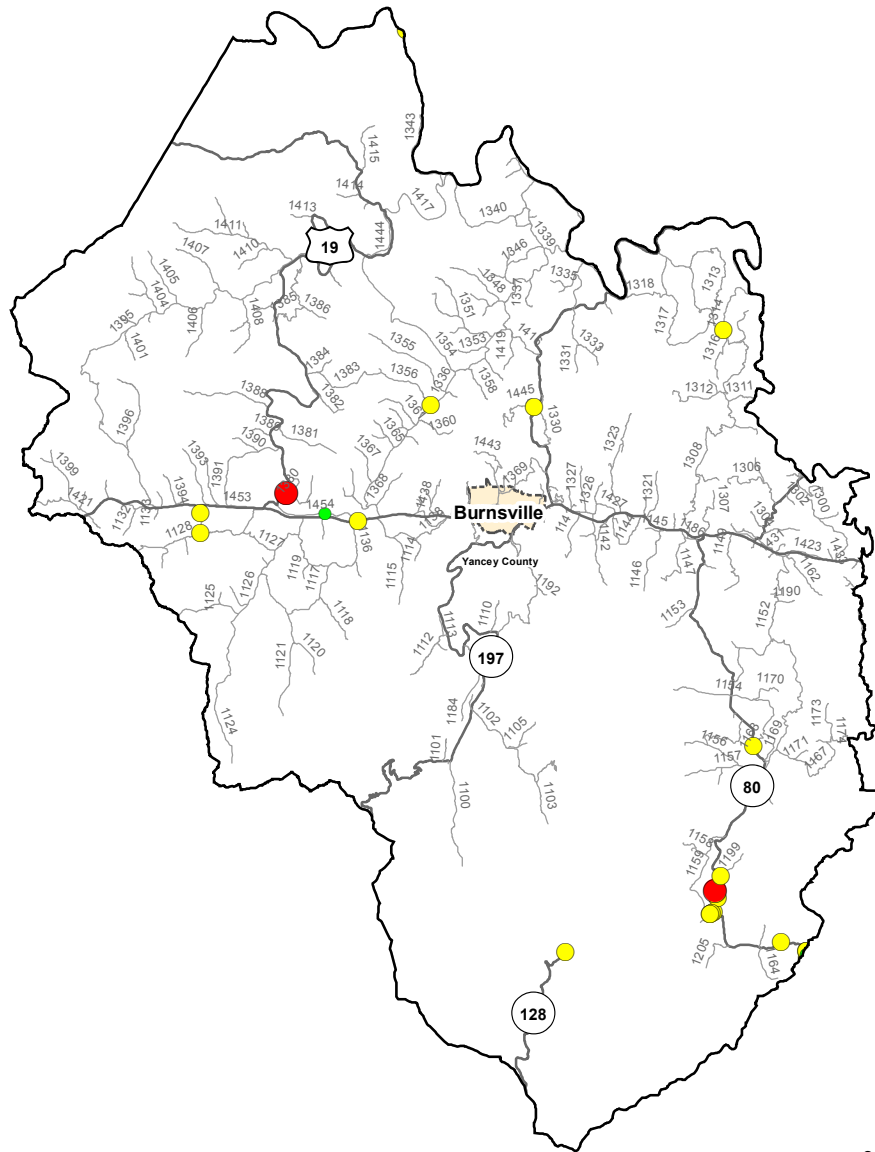

# Motorcycle Crash Locations in Yancey County 1/1/2011 to 12/31/2015

## 2011-2015 Motorcycle Crashes

### Crash Severity

- Fatal Crashes
- Injury Crashes
- Property Damage Only Crashes

Note: Motorcycle data only counts reportable crashes that occurred on a roadway.

0 1.5 3 6 Miles

Fatal Crashes	Injury Crashes	Property Damage Only Crashes	Total Crashes	Total Crashes Plotted	% of Crashes Plotted
2	33	1	36	19	53%

Prepared By:  
North Carolina Department of Transportation  
Division of Highways  
Transportation Mobility and Safety Division