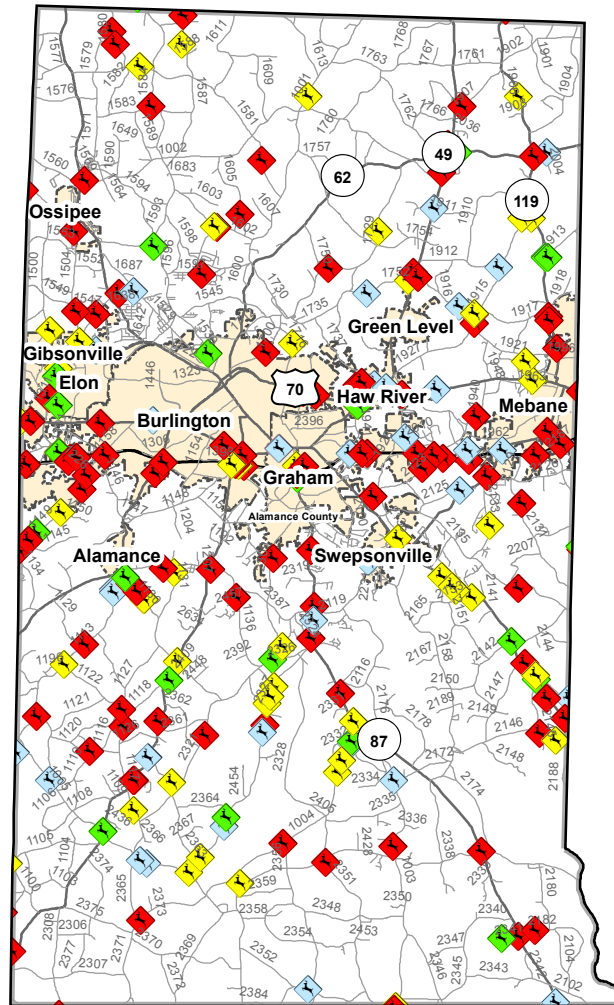

# Animal Crash Locations in Alamance County

## 2012 Crashes by Time of Year (Quarter)

### 2012 Animal Crashes QUARTER

- ◆ Q1: January-March
- ◆ Q2: April-June
- ◆ Q3: July-September
- ◆ Q4: October-December

Current NC Collision Report Forms do not distinguish between animal types. However, data analyses shows that approximately 90% of all reported animal related crashes involve deer.

Total Crashes	Total Crashes Plotted	% of Crashes Plotted
286	215	75%

Q1 Crashes	Q2 Crashes	Q3 Crashes	Q4 Crashes
78	32	46	130

Prepared By:  
North Carolina Department of Transportation  
Division of Highways  
Transportation Mobility and Safety Division