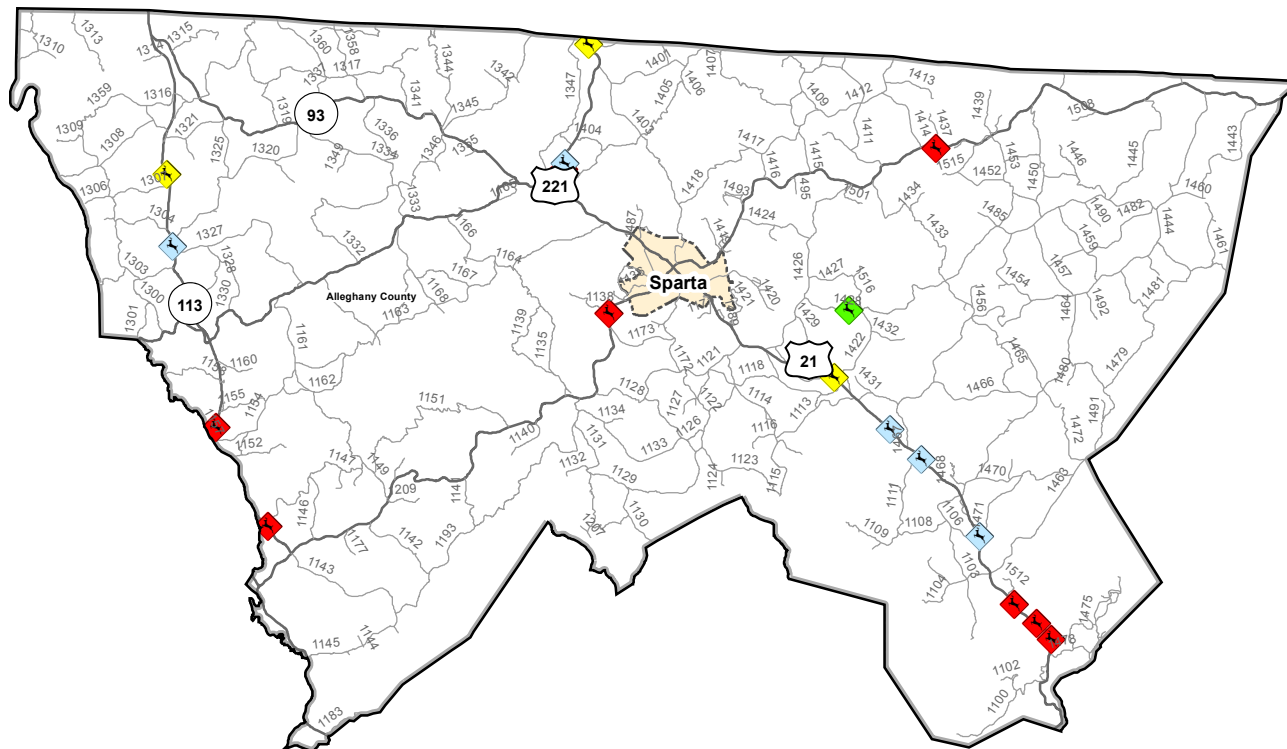

# Animal Crash Locations in Allegheny County

## 2012 Crashes by Time of Year (Quarter)

### 2012 Animal Crashes QUARTER

- ◆ Q1: January-March
- ◆ Q2: April-June
- ◆ Q3: July-September
- ◆ Q4: October-December

Current NC Collision Report Forms do not distinguish between animal types. However, data analyses shows that approximately 90% of all reported animal related crashes involve deer.

Total Crashes	Total Crashes Plotted	% of Crashes Plotted
21	17	81%

Q1 Crashes	Q2 Crashes	Q3 Crashes	Q4 Crashes
4	1	5	11

Prepared By:  
North Carolina Department of Transportation  
Division of Highways  
Transportation Mobility and Safety Division