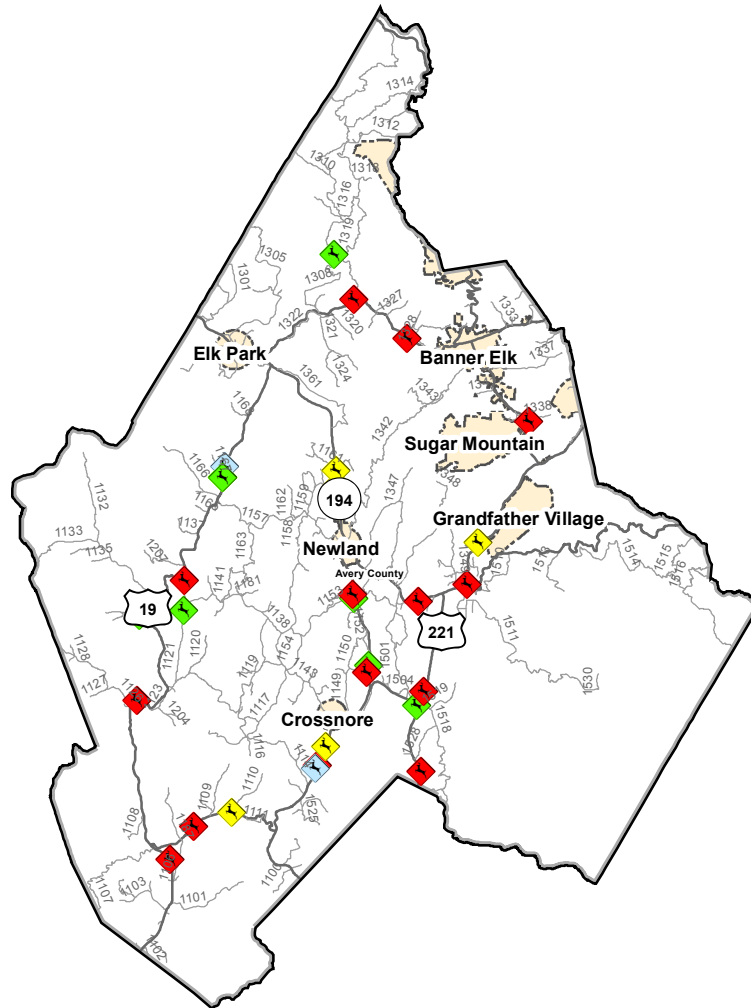

Animal Crash Locations in Avery County

2012 Crashes by Time of Year (Quarter)

2012 Animal Crashes QUARTER

- ◆ Q1: January-March
- ◆ Q2: April-June
- ◆ Q3: July-September
- ◆ Q4: October-December

Current NC Collision Report Forms do not distinguish between animal types. However, data analyses shows that approximately 90% of all reported animal related crashes involve deer.

Total Crashes	Total Crashes Plotted	% of Crashes Plotted
41	32	78%

Q1 Crashes	Q2 Crashes	Q3 Crashes	Q4 Crashes
8	12	3	18

Prepared By:
North Carolina Department of Transportation
Division of Highways
Transportation Mobility and Safety Division