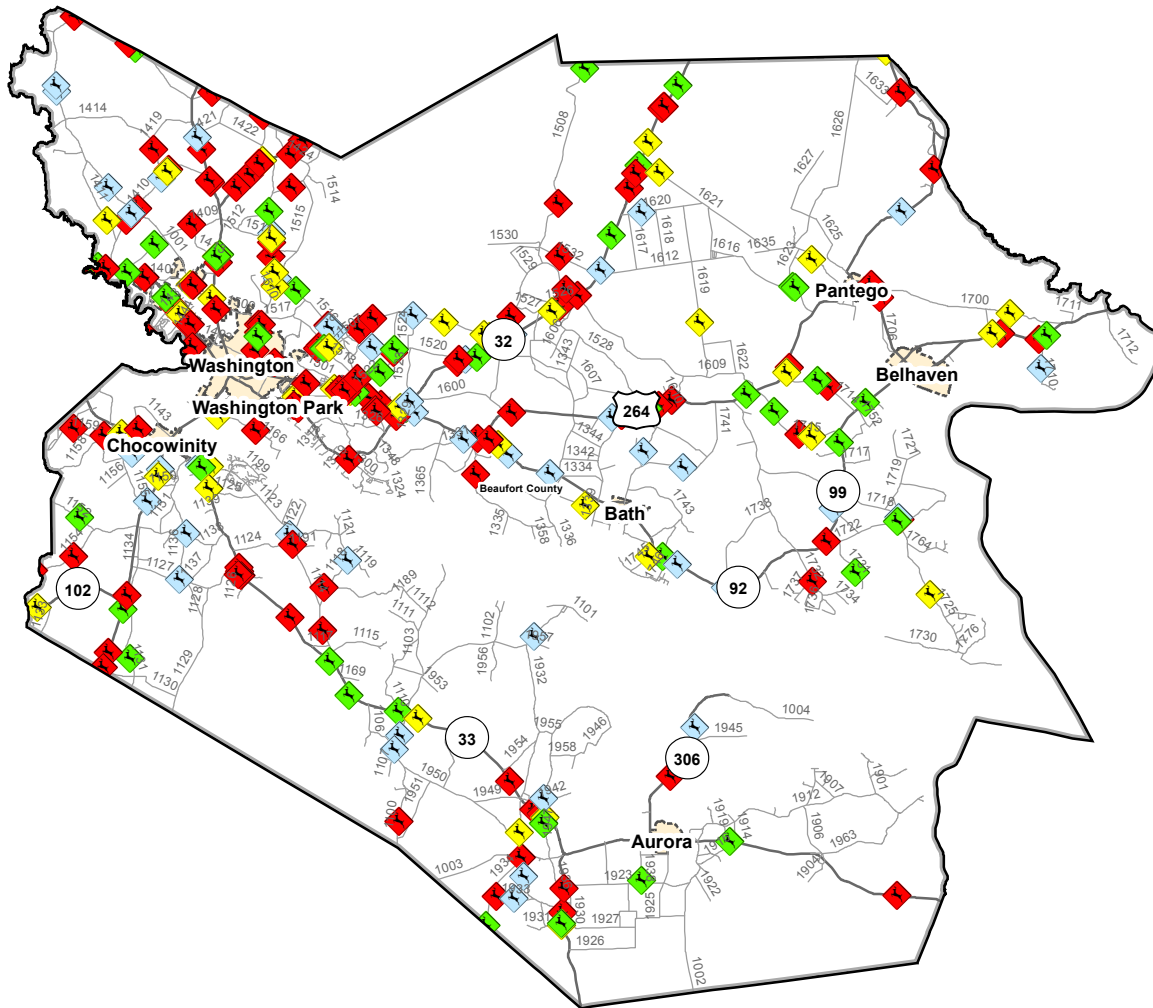

# Animal Crash Locations in Beaufort County

## 2012 Crashes by Time of Year (Quarter)

### 2012 Animal Crashes QUARTER

- ◆ Q1: January-March
- ◆ Q2: April-June
- ◆ Q3: July-September
- ◆ Q4: October-December

Current NC Collision Report Forms do not distinguish between animal types. However, data analyses shows that approximately 90% of all reported animal related crashes involve deer.

Total Crashes	Total Crashes Plotted	% of Crashes Plotted
282	259	92%

Q1 Crashes	Q2 Crashes	Q3 Crashes	Q4 Crashes
48	48	54	132

Prepared By:  
North Carolina Department of Transportation  
Division of Highways  
Transportation Mobility and Safety Division