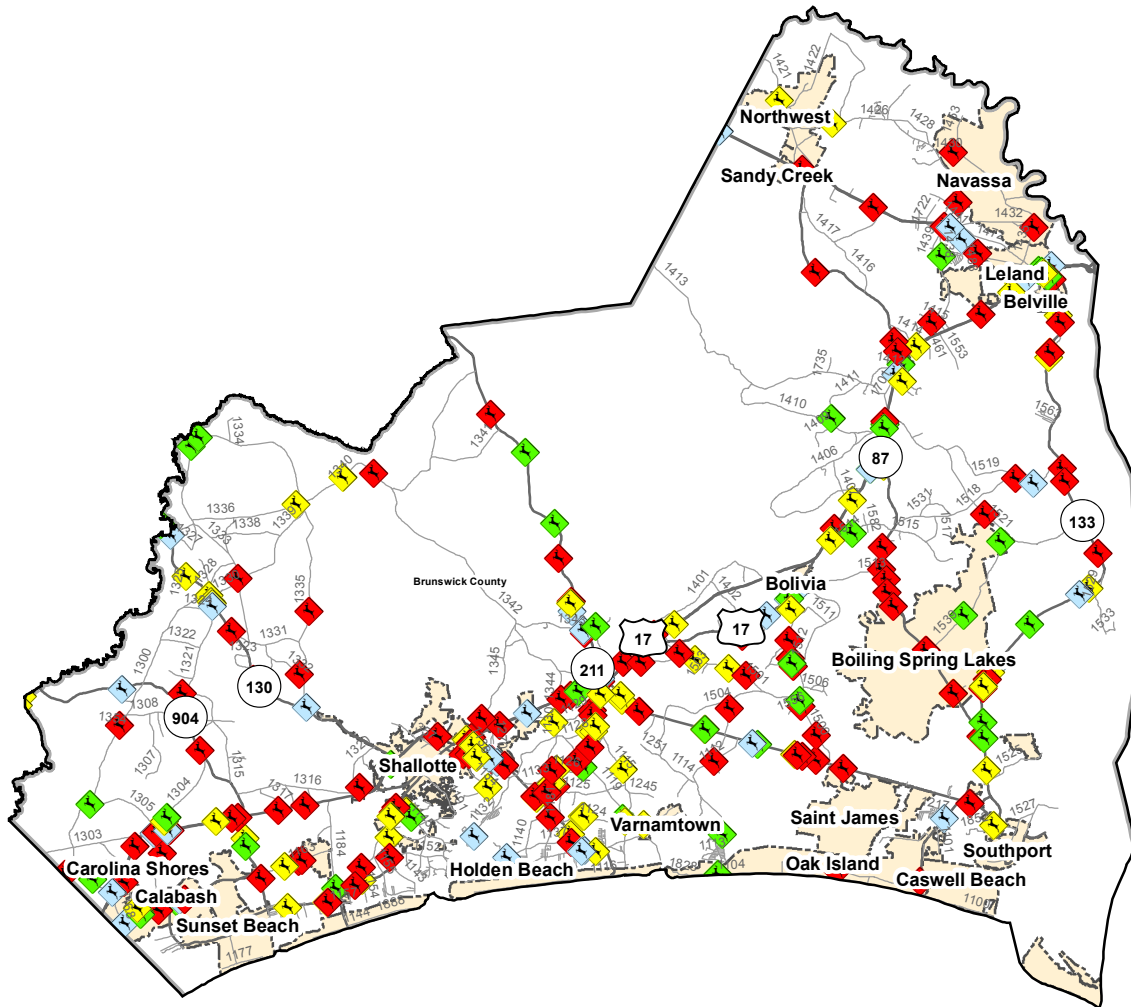

# Animal Crash Locations in Brunswick County

## 2012 Crashes by Time of Year (Quarter)

### 2012 Animal Crashes QUARTER

- ◆ Q1: January-March
- ◆ Q2: April-June
- ◆ Q3: July-September
- ◆ Q4: October-December

Current NC Collision Report Forms do not distinguish between animal types. However, data analyses shows that approximately 90% of all reported animal related crashes involve deer.

Total Crashes	Total Crashes Plotted	% of Crashes Plotted
376	258	69%

Q1 Crashes	Q2 Crashes	Q3 Crashes	Q4 Crashes
98	59	54	165

Prepared By:  
North Carolina Department of Transportation  
Division of Highways  
Transportation Mobility and Safety Division