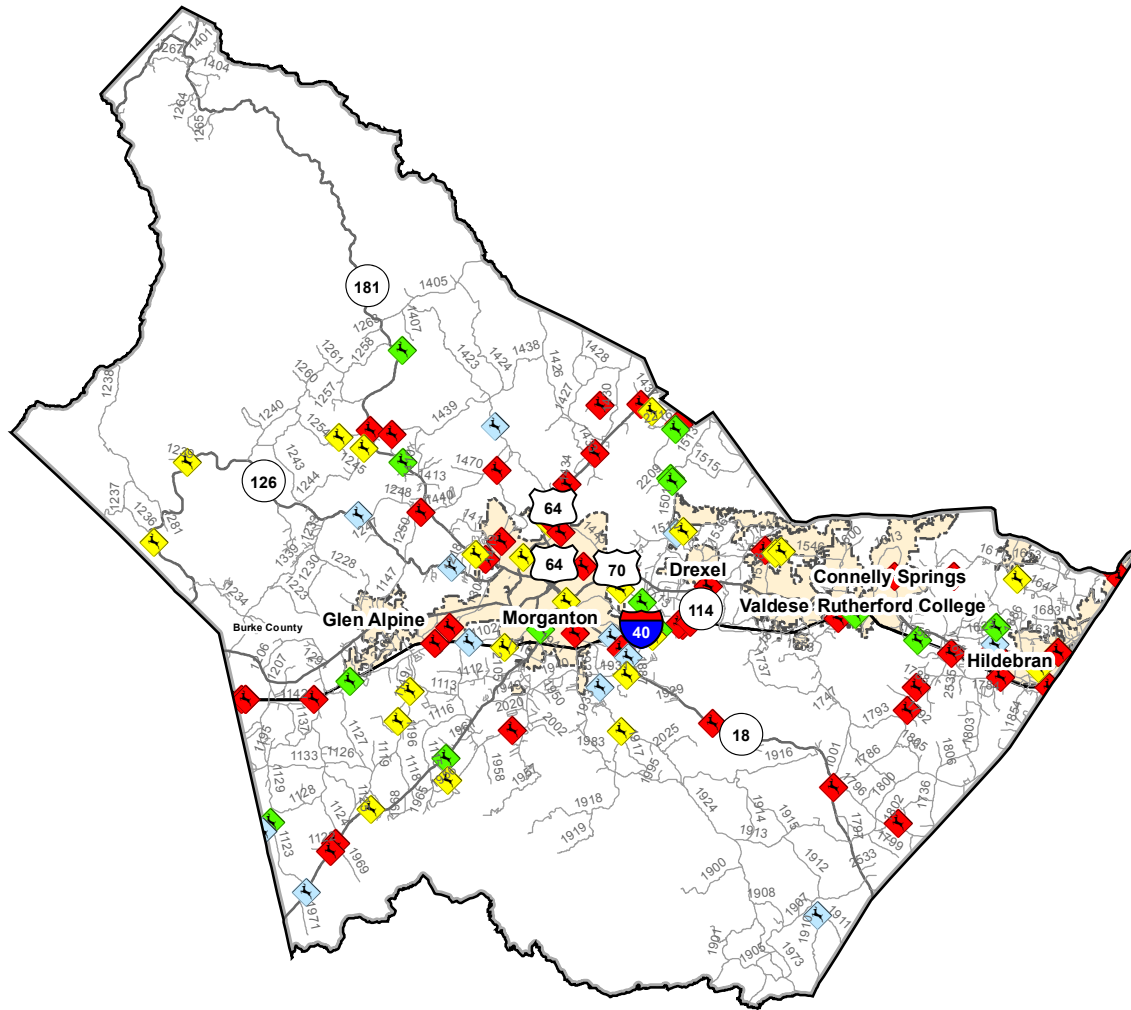

Animal Crash Locations in Burke County

2012 Crashes by Time of Year (Quarter)

2012 Animal Crashes QUARTER

- ◆ Q1: January-March
- ◆ Q2: April-June
- ◆ Q3: July-September
- ◆ Q4: October-December

Current NC Collision Report Forms do not distinguish between animal types. However, data analyses shows that approximately 90% of all reported animal related crashes involve deer.

Total Crashes	Total Crashes Plotted	% of Crashes Plotted
115	97	84%

Q1 Crashes	Q2 Crashes	Q3 Crashes	Q4 Crashes
29	19	11	56

Prepared By:
North Carolina Department of Transportation
Division of Highways
Transportation Mobility and Safety Division