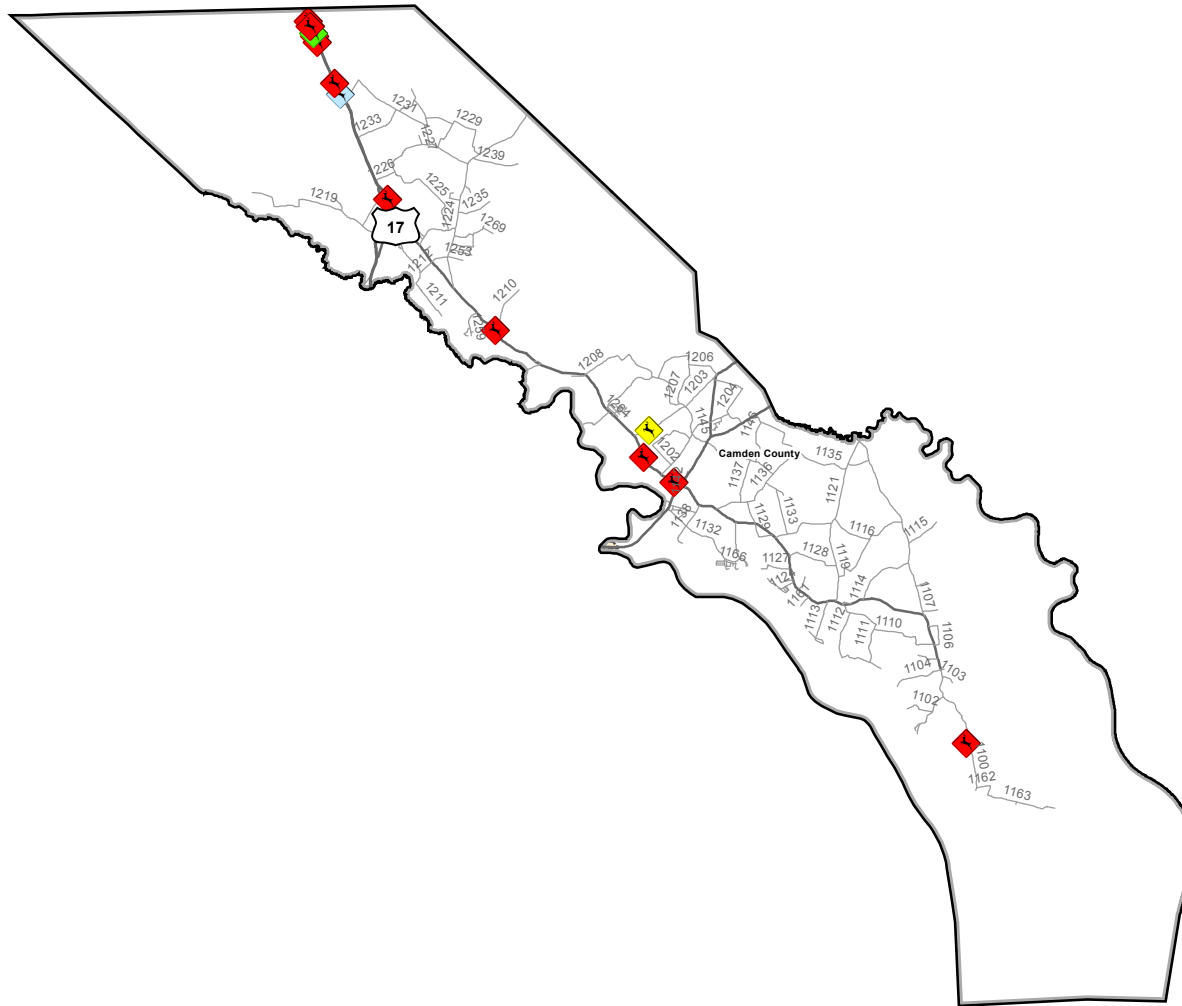

# Animal Crash Locations in Camden County

## 2012 Crashes by Time of Year (Quarter)

### 2012 Animal Crashes QUARTER

- ◆ Q1: January-March
- ◆ Q2: April-June
- ◆ Q3: July-September
- ◆ Q4: October-December

Current NC Collision Report Forms do not distinguish between animal types. However, data analyses shows that approximately 90% of all reported animal related crashes involve deer.

Total Crashes	Total Crashes Plotted	% of Crashes Plotted
20	14	70%

Q1 Crashes	Q2 Crashes	Q3 Crashes	Q4 Crashes
2	1	6	11

Prepared By:  
North Carolina Department of Transportation  
Division of Highways  
Transportation Mobility and Safety Division