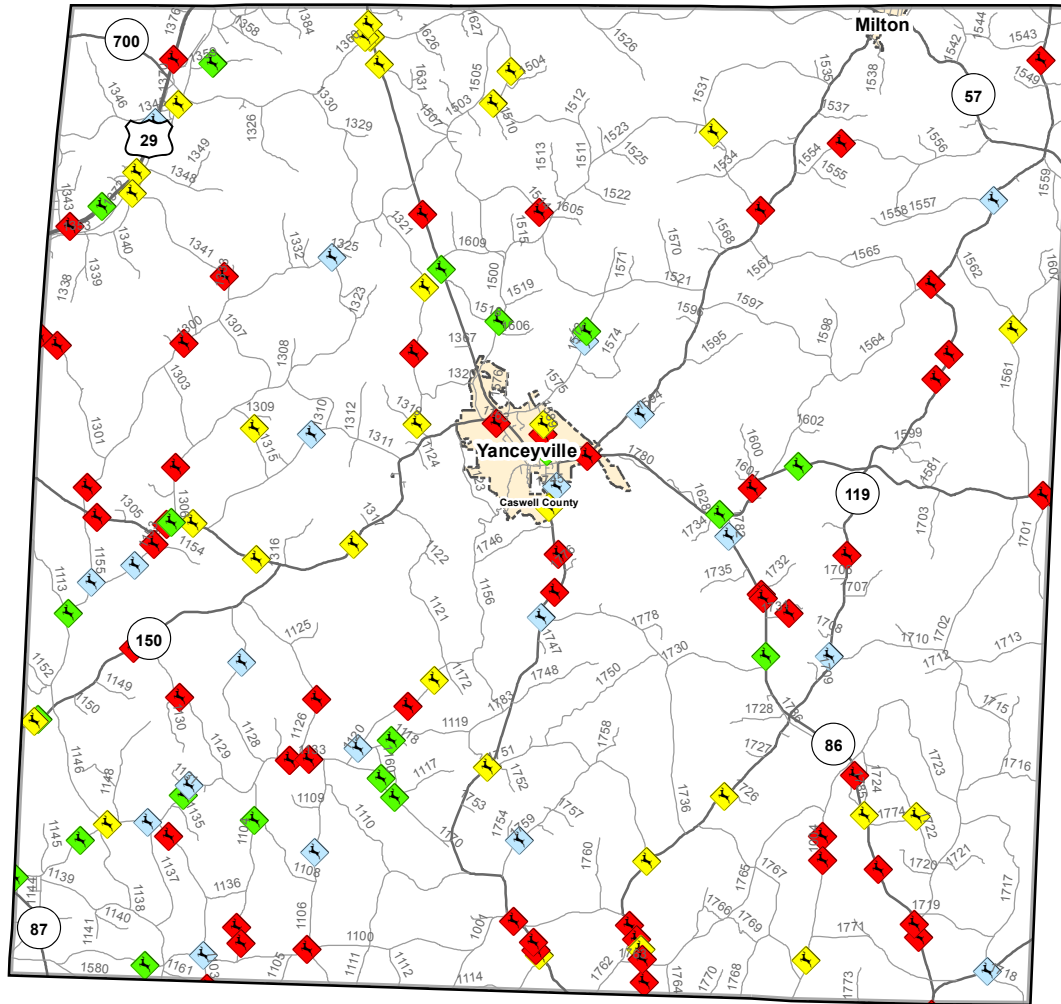

# Animal Crash Locations in Caswell County

## 2012 Crashes by Time of Year (Quarter)

### 2012 Animal Crashes QUARTER

- ◆ Q1: January-March
- ◆ Q2: April-June
- ◆ Q3: July-September
- ◆ Q4: October-December

Current NC Collision Report Forms do not distinguish between animal types. However, data analyses shows that approximately 90% of all reported animal related crashes involve deer.

Total Crashes	Total Crashes Plotted	% of Crashes Plotted
138	126	91%

Q1 Crashes	Q2 Crashes	Q3 Crashes	Q4 Crashes
33	24	22	59

Prepared By:  
North Carolina Department of Transportation  
Division of Highways  
Transportation Mobility and Safety Division