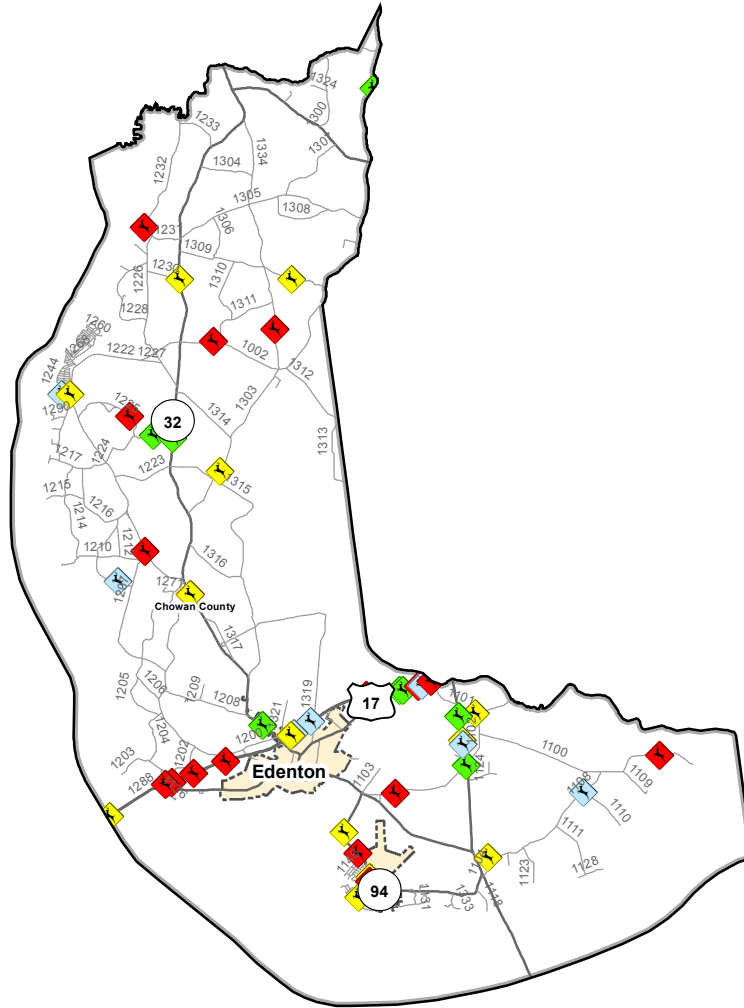

# Animal Crash Locations in Chowan County

## 2012 Crashes by Time of Year (Quarter)

### 2012 Animal Crashes QUARTER

- ◆ Q1: January-March
- ◆ Q2: April-June
- ◆ Q3: July-September
- ◆ Q4: October-December

Current NC Collision Report Forms do not distinguish between animal types. However, data analyses shows that approximately 90% of all reported animal related crashes involve deer.

Total Crashes	Total Crashes Plotted	% of Crashes Plotted
82	45	55%

Q1 Crashes	Q2 Crashes	Q3 Crashes	Q4 Crashes
20	17	13	32

Prepared By:  
North Carolina Department of Transportation  
Division of Highways  
Transportation Mobility and Safety Division