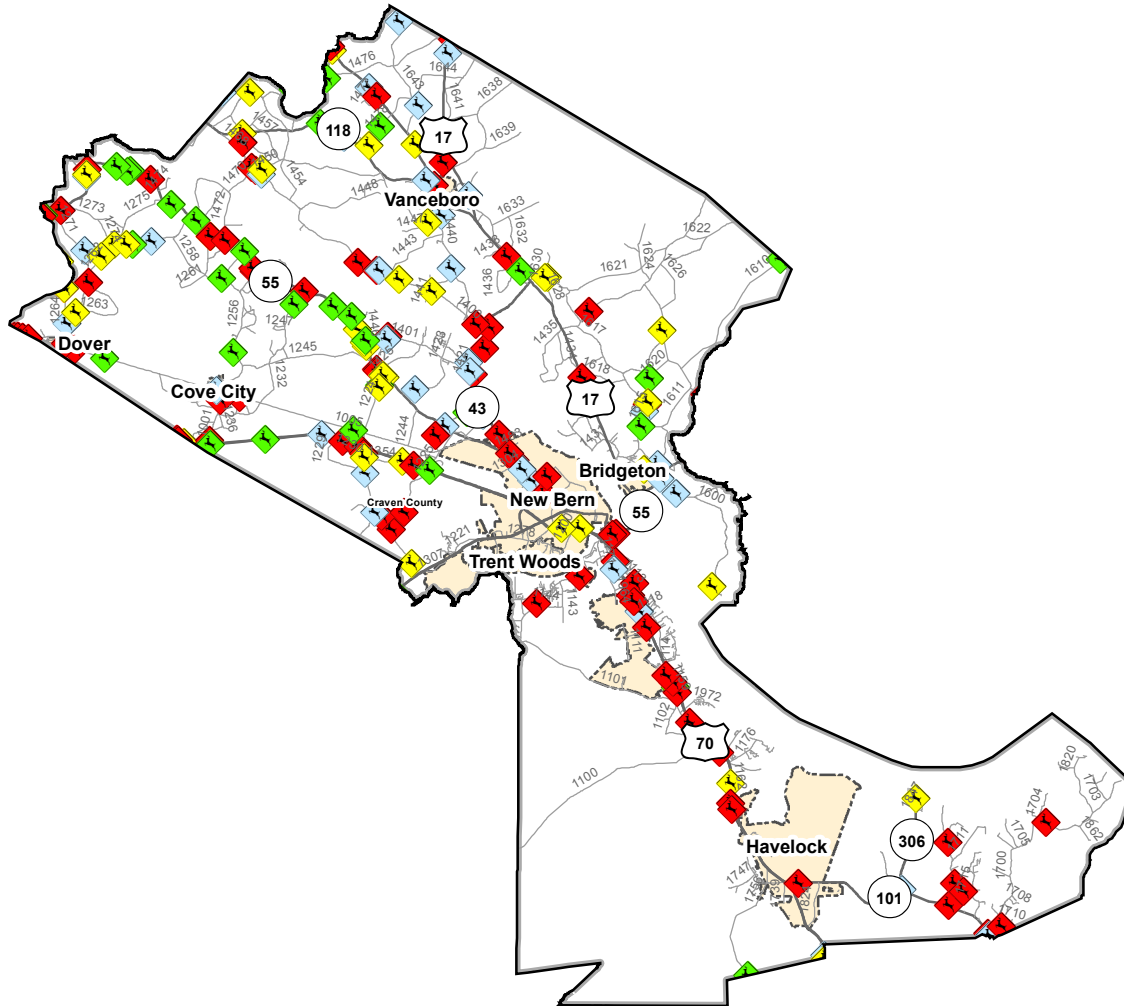

Animal Crash Locations in Craven County

2012 Crashes by Time of Year (Quarter)

2012 Animal Crashes QUARTER

- ◆ Q1: January-March
- ◆ Q2: April-June
- ◆ Q3: July-September
- ◆ Q4: October-December

Current NC Collision Report Forms do not distinguish between animal types. However, data analyses shows that approximately 90% of all reported animal related crashes involve deer.

Total Crashes	Total Crashes Plotted	% of Crashes Plotted
238	180	76%

Q1 Crashes	Q2 Crashes	Q3 Crashes	Q4 Crashes
48	39	51	100

Prepared By:
North Carolina Department of Transportation
Division of Highways
Transportation Mobility and Safety Division