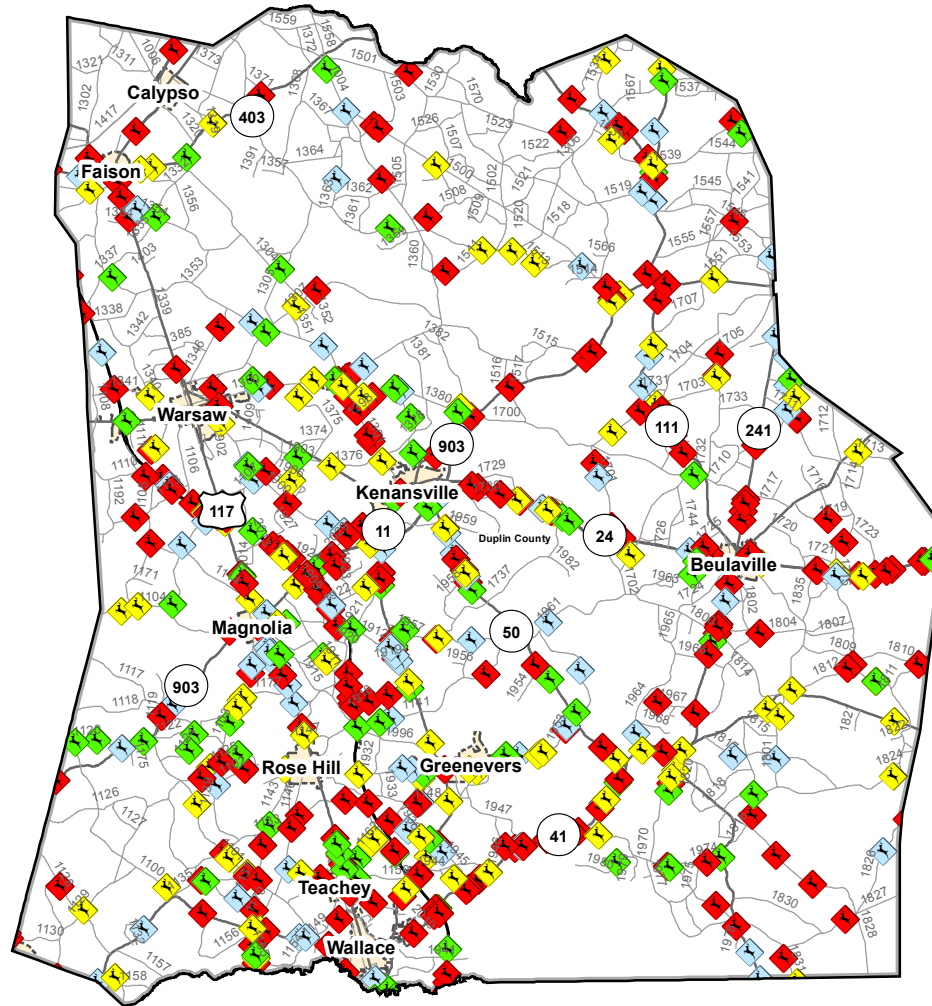

Animal Crash Locations in Duplin County

2012 Crashes by Time of Year (Quarter)

2012 Animal Crashes QUARTER

- ◆ Q1: January-March
- ◆ Q2: April-June
- ◆ Q3: July-September
- ◆ Q4: October-December

Current NC Collision Report Forms do not distinguish between animal types. However, data analyses shows that approximately 90% of all reported animal related crashes involve deer.

Total Crashes	Total Crashes Plotted	% of Crashes Plotted
596	507	85%

Q1 Crashes	Q2 Crashes	Q3 Crashes	Q4 Crashes
122	89	114	271

Prepared By:
North Carolina Department of Transportation
Division of Highways
Transportation Mobility and Safety Division