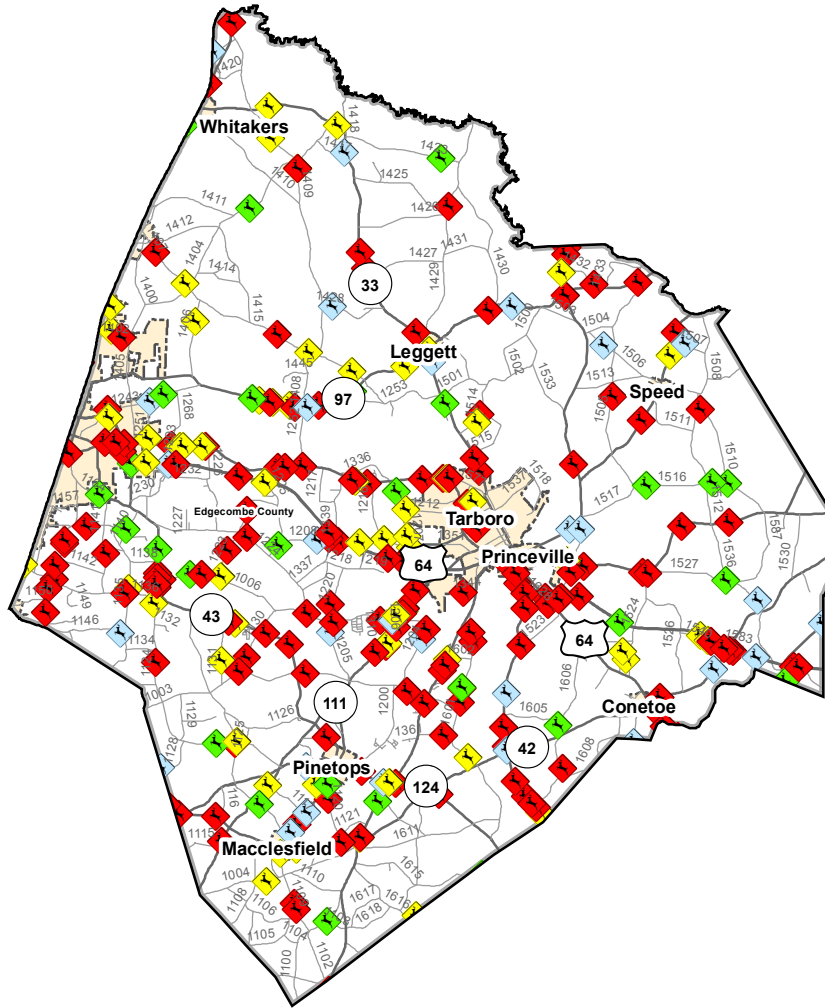

Animal Crash Locations in Edgecombe County

2012 Crashes by Time of Year (Quarter)

2012 Animal Crashes QUARTER

- ◆ Q1: January-March
- ◆ Q2: April-June
- ◆ Q3: July-September
- ◆ Q4: October-December

Current NC Collision Report Forms do not distinguish between animal types. However, data analyses shows that approximately 90% of all reported animal related crashes involve deer.

Total Crashes	Total Crashes Plotted	% of Crashes Plotted
315	262	83%

Q1 Crashes	Q2 Crashes	Q3 Crashes	Q4 Crashes
72	36	31	176

Prepared By:
North Carolina Department of Transportation
Division of Highways
Transportation Mobility and Safety Division