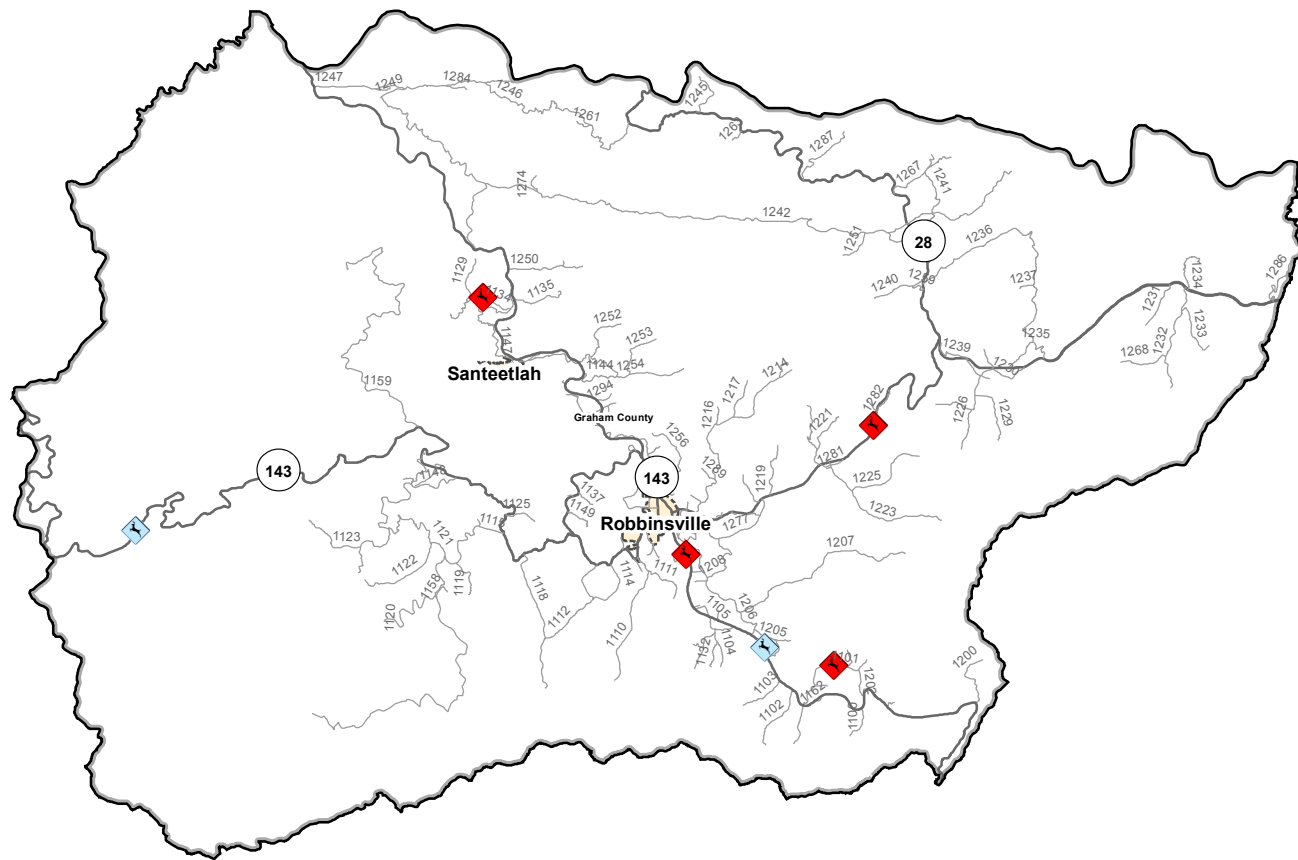

# Animal Crash Locations in Graham County

## 2012 Crashes by Time of Year (Quarter)

### 2012 Animal Crashes QUARTER

- ◆ Q1: January-March
- ◆ Q2: April-June
- ◆ Q3: July-September
- ◆ Q4: October-December

Current NC Collision Report Forms do not distinguish between animal types. However, data analyses shows that approximately 90% of all reported animal related crashes involve deer.

Total Crashes	Total Crashes Plotted	% of Crashes Plotted
7	6	86%

Q1 Crashes	Q2 Crashes	Q3 Crashes	Q4 Crashes
0	0	2	5

Prepared By:  
North Carolina Department of Transportation  
Division of Highways  
Transportation Mobility and Safety Division