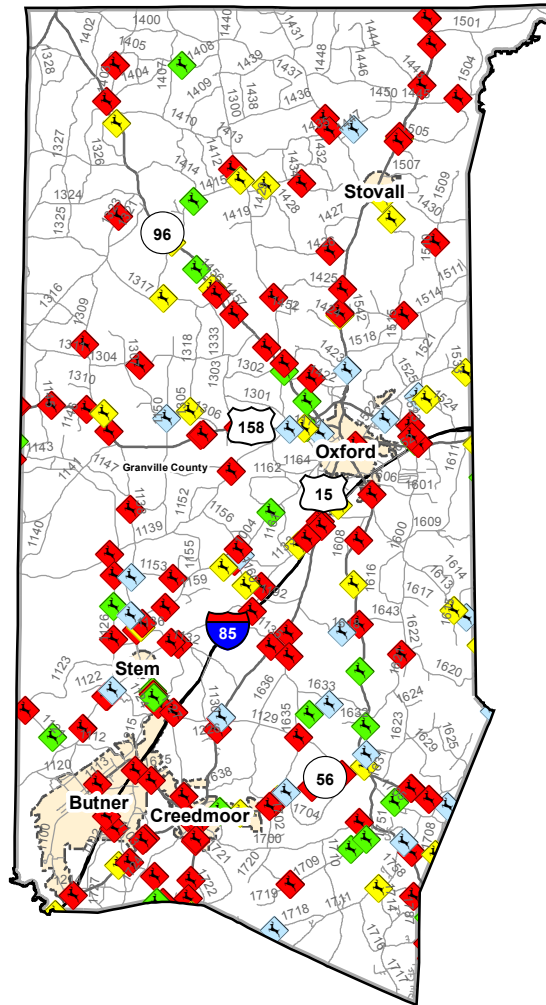

Animal Crash Locations in Granville County

2012 Crashes by Time of Year (Quarter)

2012 Animal Crashes QUARTER

- ◆ Q1: January-March
- ◆ Q2: April-June
- ◆ Q3: July-September
- ◆ Q4: October-December

Current NC Collision Report Forms do not distinguish between animal types. However, data analyses shows that approximately 90% of all reported animal related crashes involve deer.

Total Crashes	Total Crashes Plotted	% of Crashes Plotted
220	175	80%

Q1 Crashes	Q2 Crashes	Q3 Crashes	Q4 Crashes
38	27	27	128

Prepared By:
North Carolina Department of Transportation
Division of Highways
Transportation Mobility and Safety Division