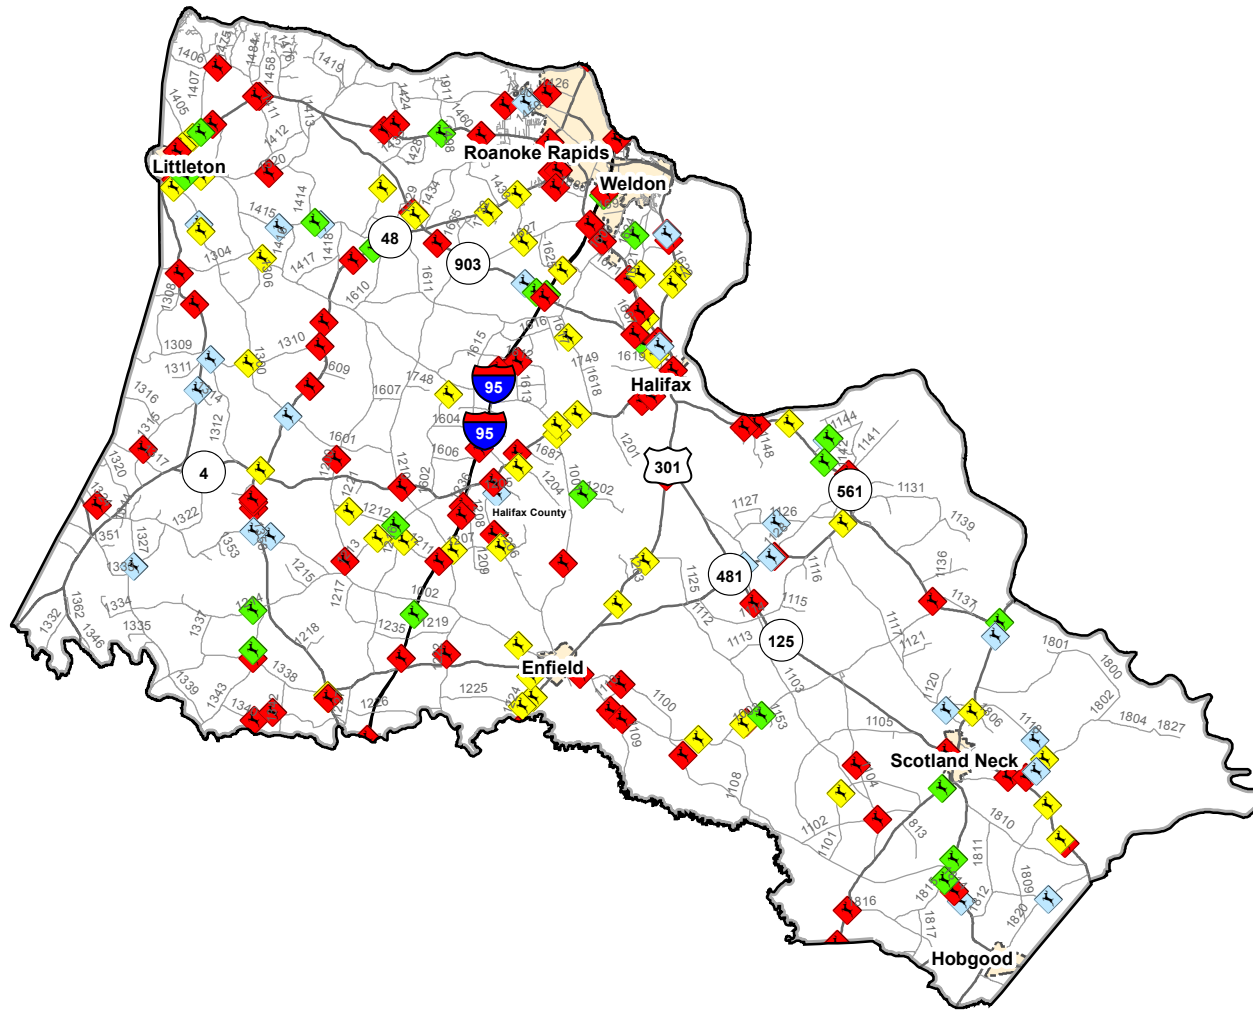

Animal Crash Locations in Halifax County

2012 Crashes by Time of Year (Quarter)

2012 Animal Crashes QUARTER

- ◆ Q1: January-March
- ◆ Q2: April-June
- ◆ Q3: July-September
- ◆ Q4: October-December

Current NC Collision Report Forms do not distinguish between animal types. However, data analyses shows that approximately 90% of all reported animal related crashes involve deer.

Total Crashes	Total Crashes Plotted	% of Crashes Plotted
207	185	89%

Q1 Crashes	Q2 Crashes	Q3 Crashes	Q4 Crashes
52	30	27	98

Prepared By:
North Carolina Department of Transportation
Division of Highways
Transportation Mobility and Safety Division