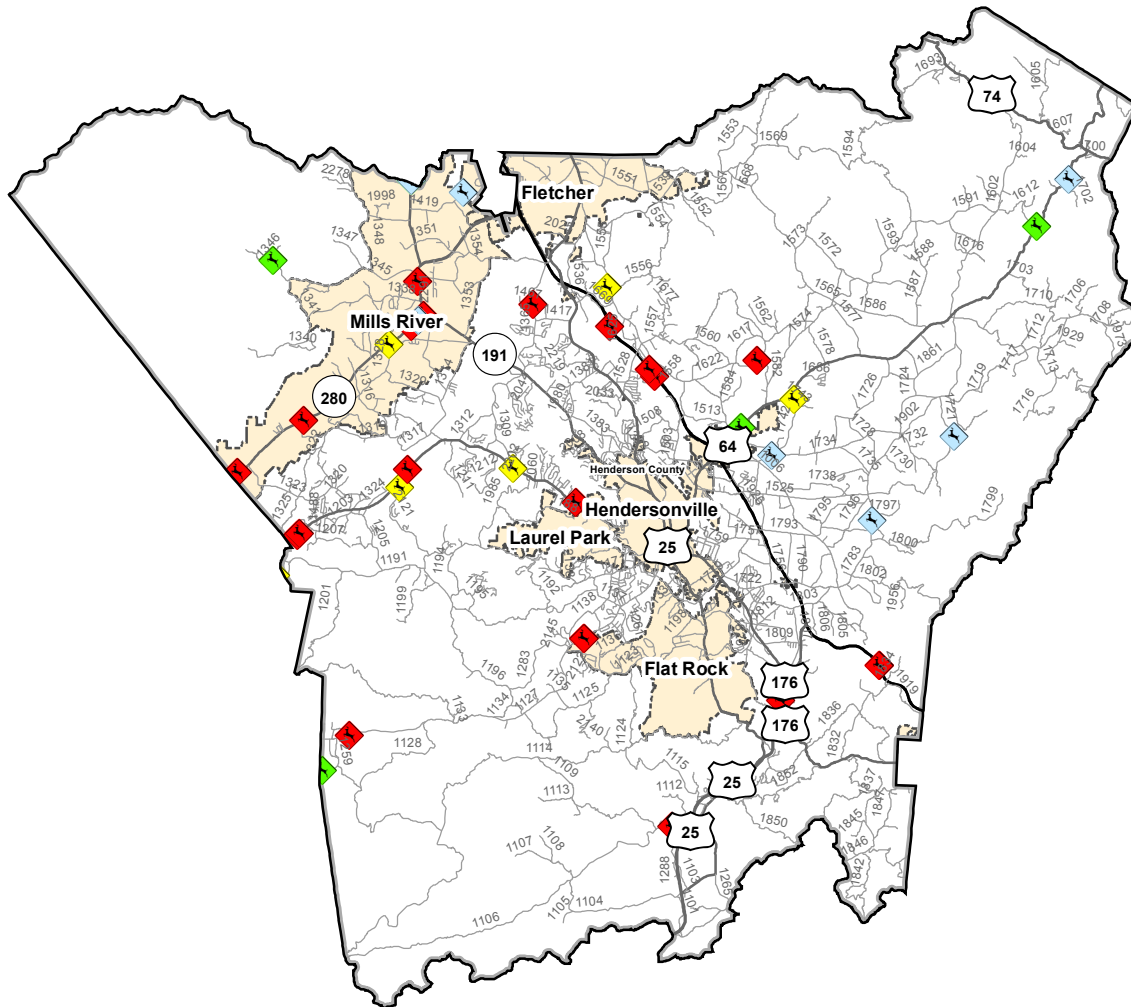

Animal Crash Locations in Henderson County

2012 Crashes by Time of Year (Quarter)

2012 Animal Crashes QUARTER

- ◆ Q1: January-March
- ◆ Q2: April-June
- ◆ Q3: July-September
- ◆ Q4: October-December

Current NC Collision Report Forms do not distinguish between animal types. However, data analyses shows that approximately 90% of all reported animal related crashes involve deer.

Total Crashes	Total Crashes Plotted	% of Crashes Plotted
46	36	78%

Q1 Crashes	Q2 Crashes	Q3 Crashes	Q4 Crashes
8	6	8	24

Prepared By:
North Carolina Department of Transportation
Division of Highways
Transportation Mobility and Safety Division