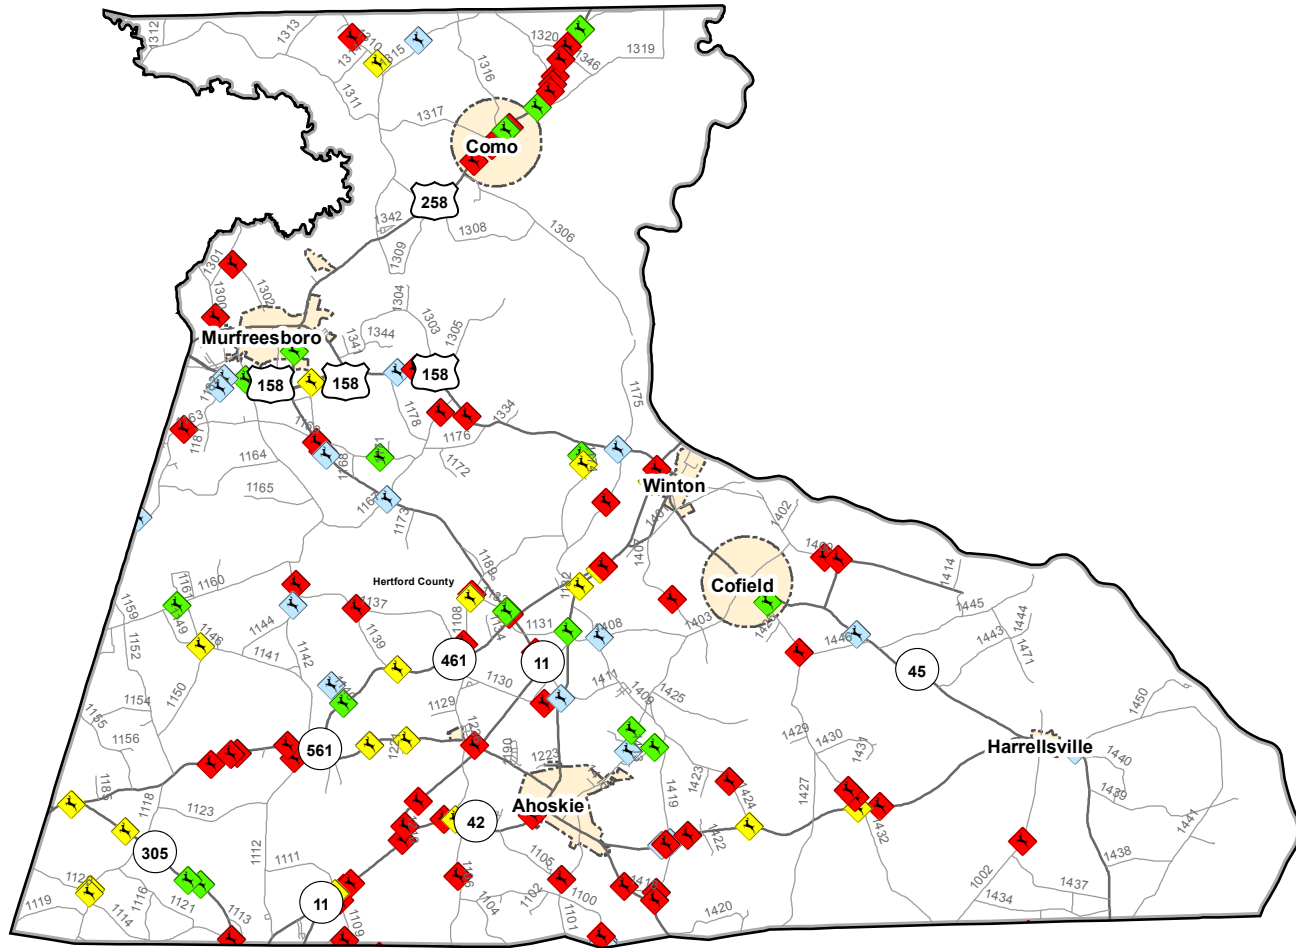

# Animal Crash Locations in Hertford County

## 2012 Crashes by Time of Year (Quarter)

### 2012 Animal Crashes QUARTER

- ◆ Q1: January-March
- ◆ Q2: April-June
- ◆ Q3: July-September
- ◆ Q4: October-December

Current NC Collision Report Forms do not distinguish between animal types. However, data analyses shows that approximately 90% of all reported animal related crashes involve deer.

Total Crashes	Total Crashes Plotted	% of Crashes Plotted
138	122	88%

Q1 Crashes	Q2 Crashes	Q3 Crashes	Q4 Crashes
24	21	22	71

Prepared By:  
North Carolina Department of Transportation  
Division of Highways  
Transportation Mobility and Safety Division