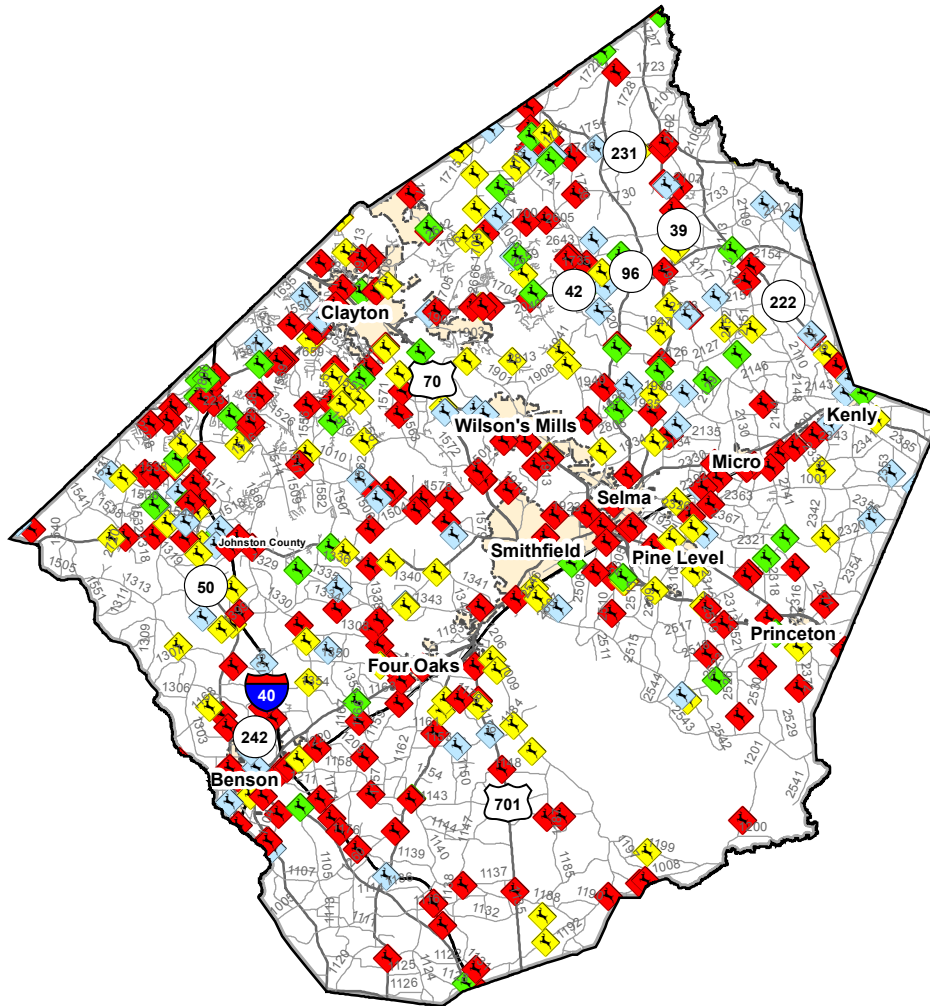

Animal Crash Locations in Johnston County

2012 Crashes by Time of Year (Quarter)

2012 Animal Crashes QUARTER

- ◆ Q1: January-March
- ◆ Q2: April-June
- ◆ Q3: July-September
- ◆ Q4: October-December

Current NC Collision Report Forms do not distinguish between animal types. However, data analyses shows that approximately 90% of all reported animal related crashes involve deer.

Total Crashes	Total Crashes Plotted	% of Crashes Plotted
492	405	82%

Q1 Crashes	Q2 Crashes	Q3 Crashes	Q4 Crashes
104	67	63	258

Prepared By:
North Carolina Department of Transportation
Division of Highways
Transportation Mobility and Safety Division