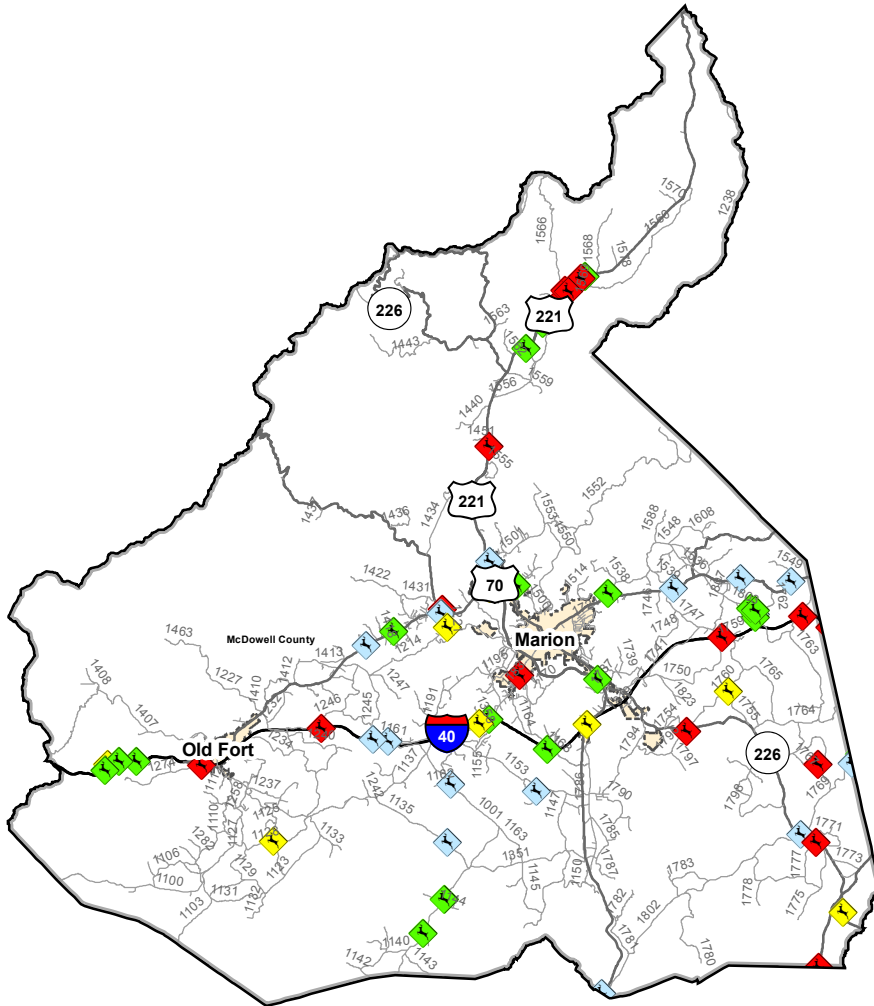

Animal Crash Locations in McDowell County

2012 Crashes by Time of Year (Quarter)

2012 Animal Crashes QUARTER

- ◆ Q1: January-March
- ◆ Q2: April-June
- ◆ Q3: July-September
- ◆ Q4: October-December

Current NC Collision Report Forms do not distinguish between animal types. However, data analyses shows that approximately 90% of all reported animal related crashes involve deer.

Total Crashes	Total Crashes Plotted	% of Crashes Plotted
82	56	68%

Q1 Crashes	Q2 Crashes	Q3 Crashes	Q4 Crashes
14	23	23	22

Prepared By:
North Carolina Department of Transportation
Division of Highways
Transportation Mobility and Safety Division