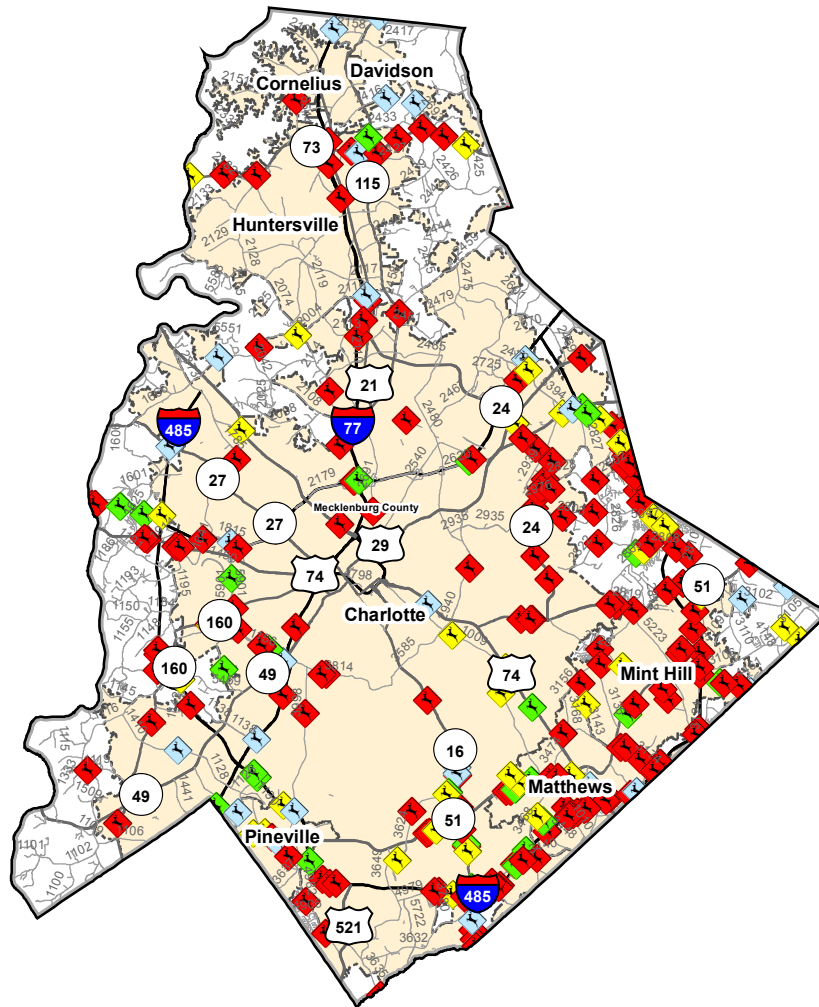

Animal Crash Locations in Mecklenburg County

2012 Crashes by Time of Year (Quarter)

2012 Animal Crashes QUARTER

- ◆ Q1: January-March
- ◆ Q2: April-June
- ◆ Q3: July-September
- ◆ Q4: October-December

Current NC Collision Report Forms do not distinguish between animal types. However, data analyses shows that approximately 90% of all reported animal related crashes involve deer.

Total Crashes	Total Crashes Plotted	% of Crashes Plotted
464	271	58%

Q1 Crashes	Q2 Crashes	Q3 Crashes	Q4 Crashes
79	55	43	287

Prepared By:
North Carolina Department of Transportation
Division of Highways
Transportation Mobility and Safety Division