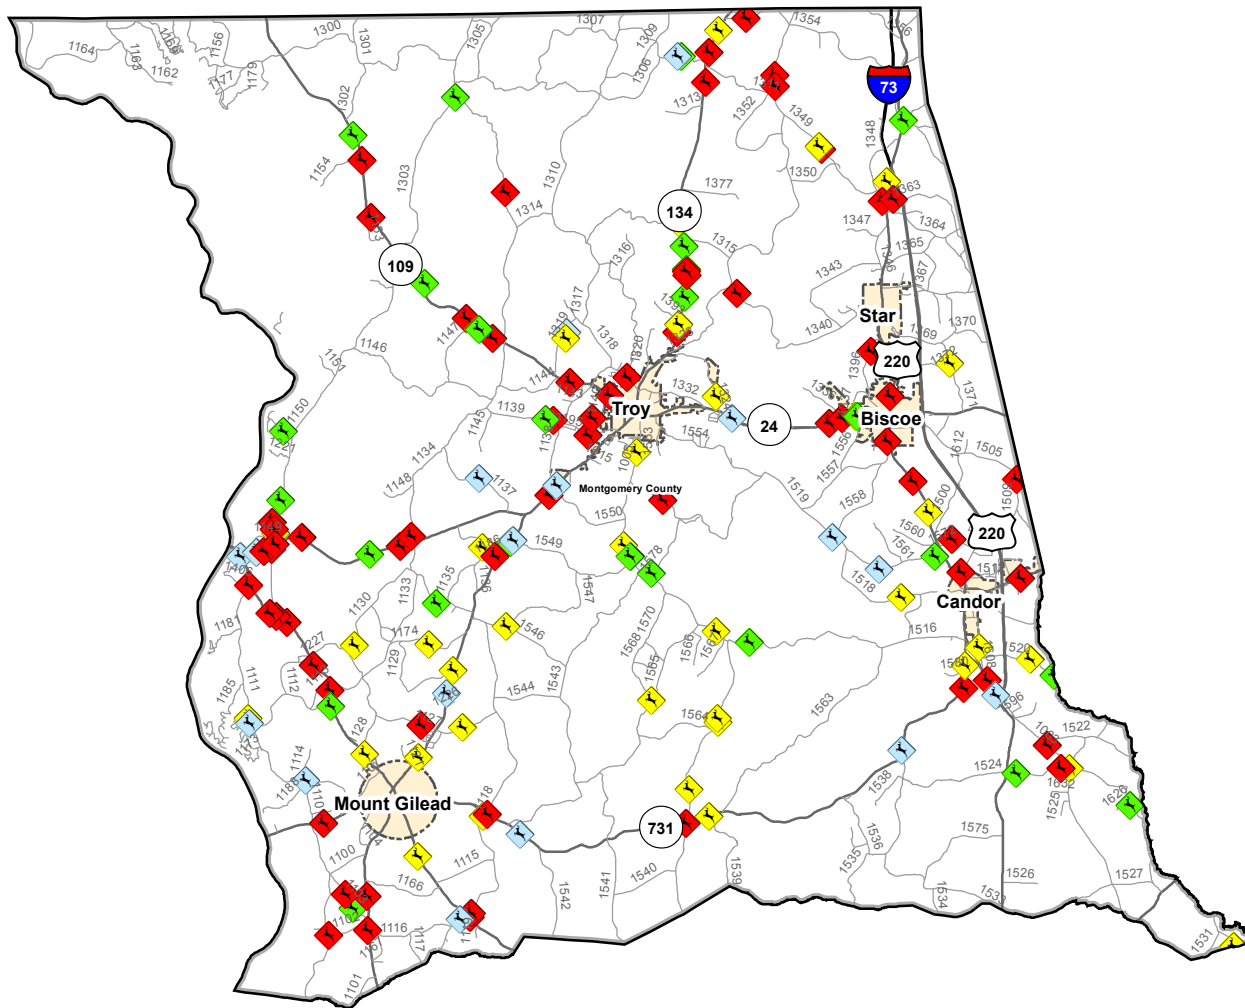

Animal Crash Locations in Montgomery County

2012 Crashes by Time of Year (Quarter)

2012 Animal Crashes QUARTER

- ◆ Q1: January-March
- ◆ Q2: April-June
- ◆ Q3: July-September
- ◆ Q4: October-December

Current NC Collision Report Forms do not distinguish between animal types. However, data analyses shows that approximately 90% of all reported animal related crashes involve deer.

Total Crashes	Total Crashes Plotted	% of Crashes Plotted
211	146	69%

Q1 Crashes	Q2 Crashes	Q3 Crashes	Q4 Crashes
56	35	25	95

Prepared By:
North Carolina Department of Transportation
Division of Highways
Transportation Mobility and Safety Division