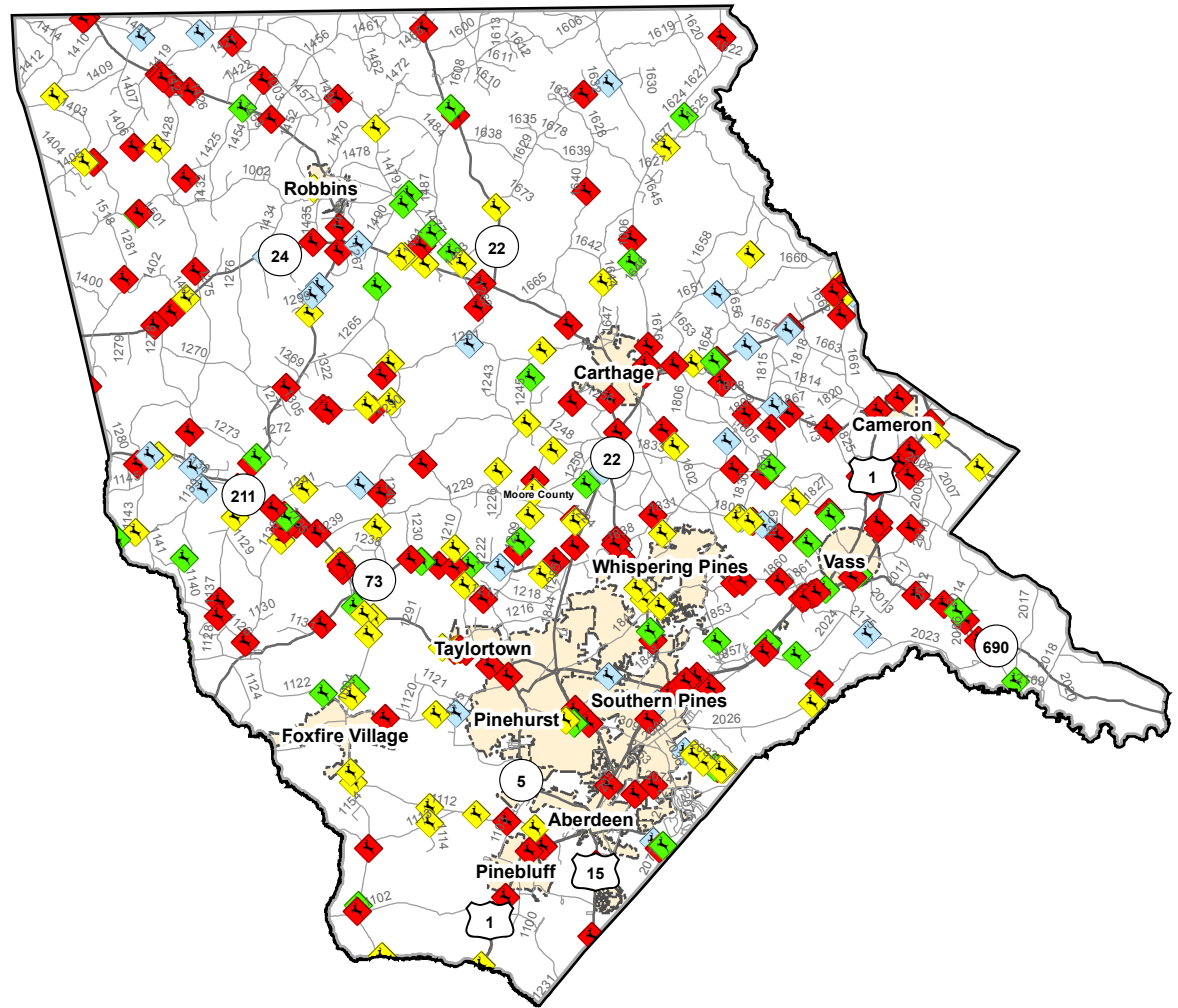

# Animal Crash Locations in Moore County

## 2012 Crashes by Time of Year (Quarter)

### 2012 Animal Crashes QUARTER

- ◆ Q1: January-March
- ◆ Q2: April-June
- ◆ Q3: July-September
- ◆ Q4: October-December

Current NC Collision Report Forms do not distinguish between animal types. However, data analyses shows that approximately 90% of all reported animal related crashes involve deer.

Total Crashes	Total Crashes Plotted	% of Crashes Plotted
352	294	84%

Q1 Crashes	Q2 Crashes	Q3 Crashes	Q4 Crashes
86	51	40	175

Prepared By:  
North Carolina Department of Transportation  
Division of Highways  
Transportation Mobility and Safety Division