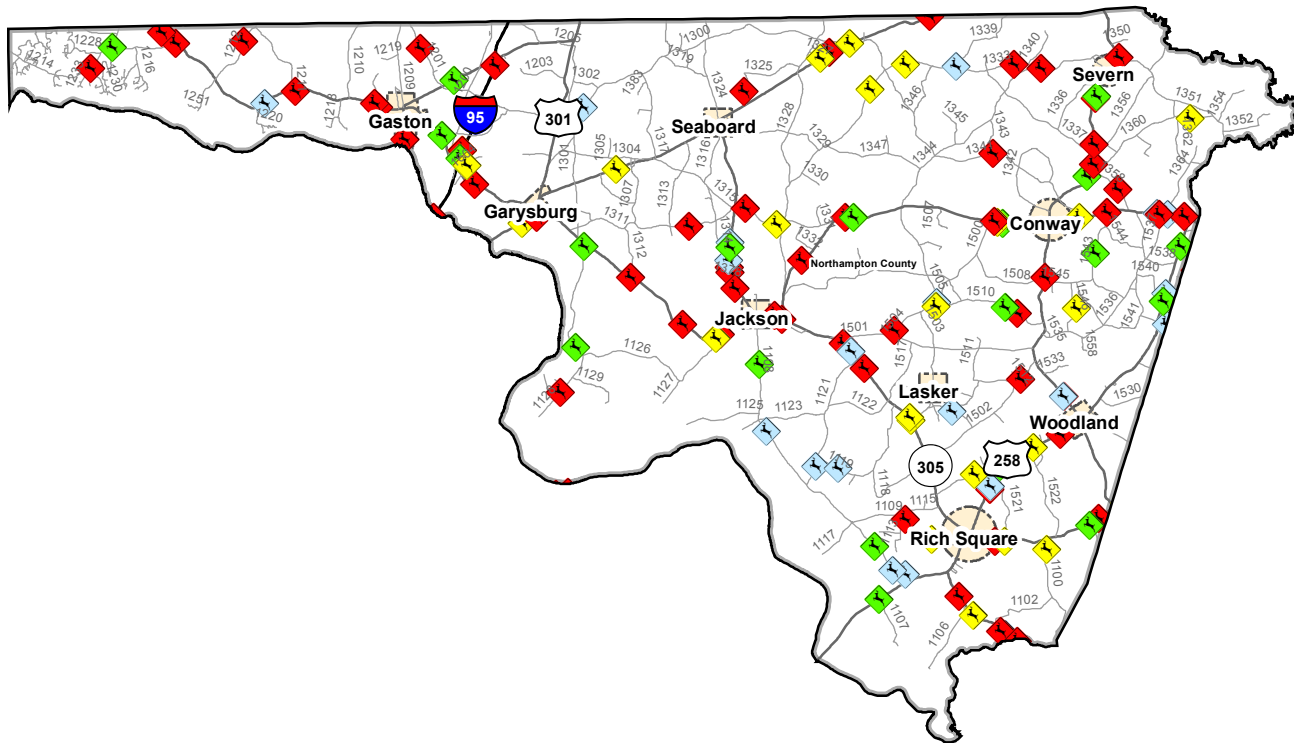

Animal Crash Locations in Northampton County

2012 Crashes by Time of Year (Quarter)

2012 Animal Crashes QUARTER

- ◆ Q1: January-March
- ◆ Q2: April-June
- ◆ Q3: July-September
- ◆ Q4: October-December

Current NC Collision Report Forms do not distinguish between animal types. However, data analyses shows that approximately 90% of all reported animal related crashes involve deer.

Total Crashes	Total Crashes Plotted	% of Crashes Plotted
135	119	88%

Q1 Crashes	Q2 Crashes	Q3 Crashes	Q4 Crashes
28	22	20	65

Prepared By:
North Carolina Department of Transportation
Division of Highways
Transportation Mobility and Safety Division