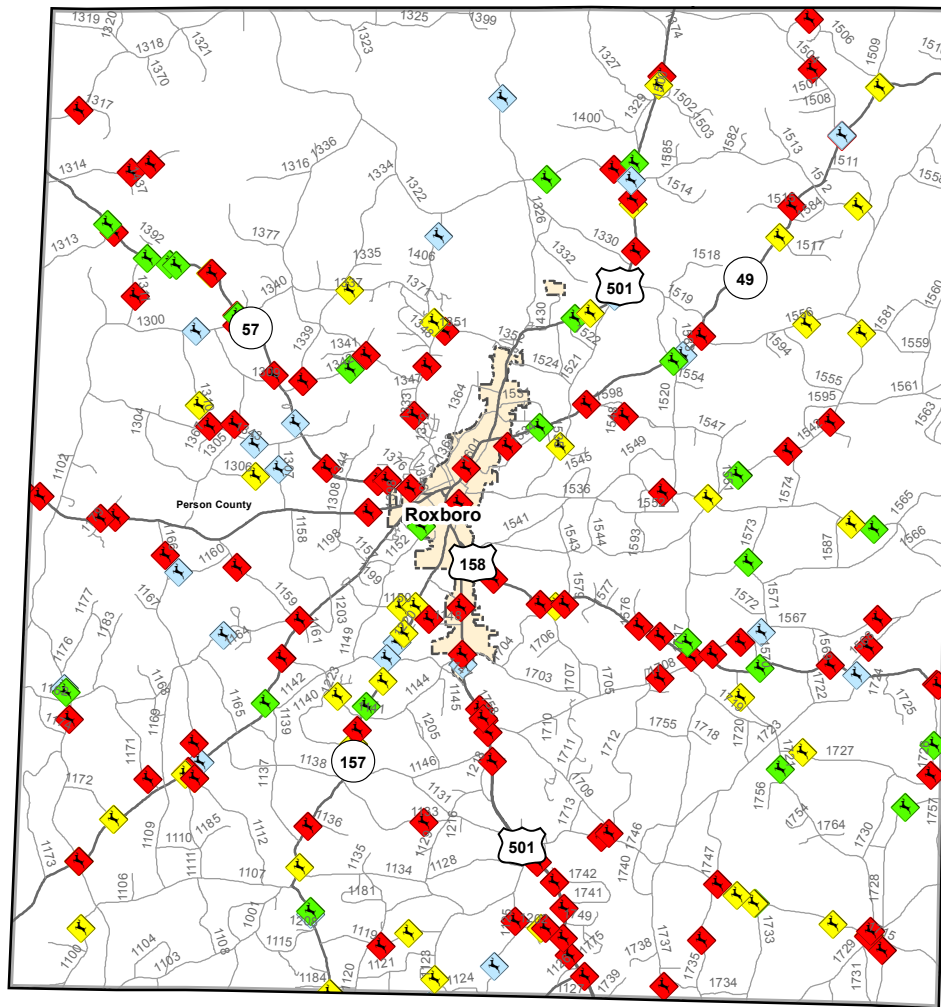

Animal Crash Locations in Person County

2012 Crashes by Time of Year (Quarter)

2012 Animal Crashes QUARTER

- ◆ Q1: January-March
- ◆ Q2: April-June
- ◆ Q3: July-September
- ◆ Q4: October-December

Current NC Collision Report Forms do not distinguish between animal types. However, data analyses shows that approximately 90% of all reported animal related crashes involve deer.

Total Crashes	Total Crashes Plotted	% of Crashes Plotted
215	194	90%

Q1 Crashes	Q2 Crashes	Q3 Crashes	Q4 Crashes
49	30	26	110

Prepared By:
North Carolina Department of Transportation
Division of Highways
Transportation Mobility and Safety Division