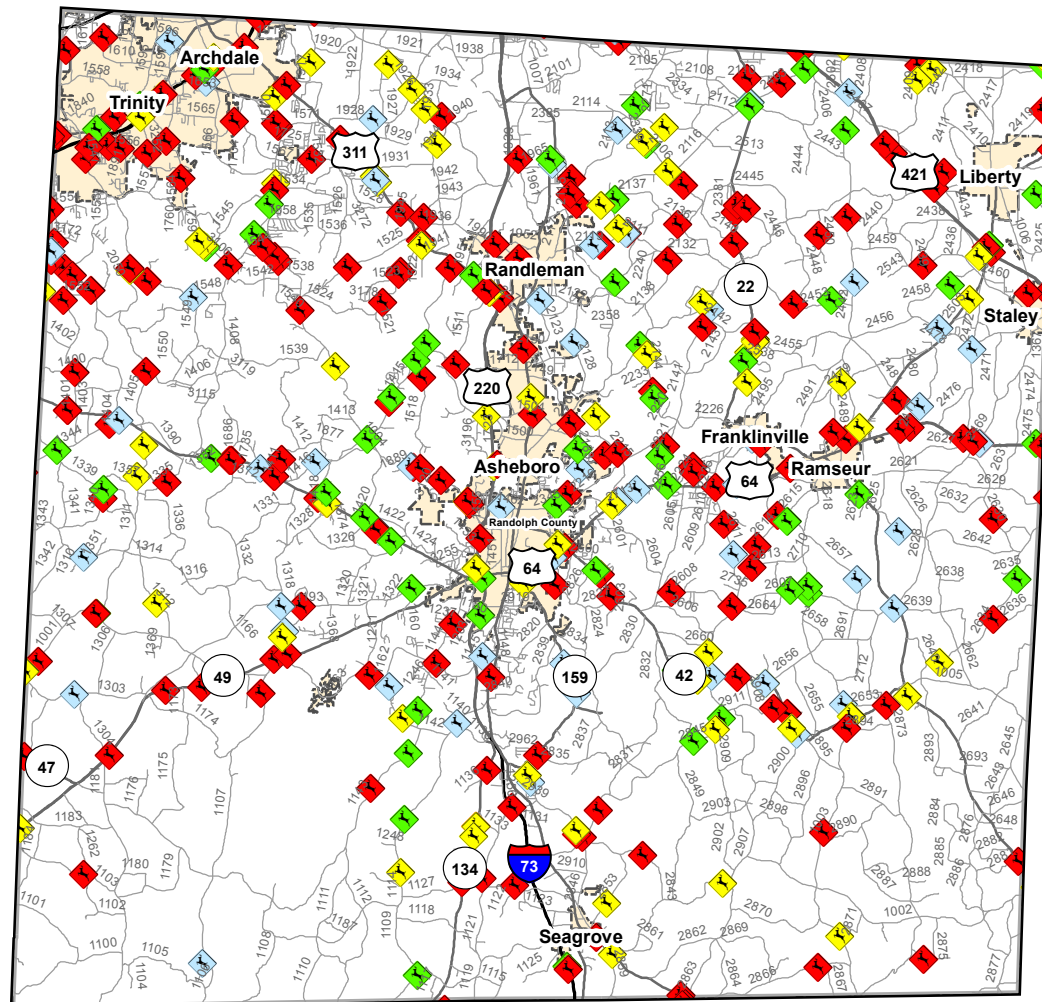

Animal Crash Locations in Randolph County

2012 Crashes by Time of Year (Quarter)

2012 Animal Crashes QUARTER

- ◆ Q1: January-March
- ◆ Q2: April-June
- ◆ Q3: July-September
- ◆ Q4: October-December

Current NC Collision Report Forms do not distinguish between animal types. However, data analyses shows that approximately 90% of all reported animal related crashes involve deer.

Total Crashes	Total Crashes Plotted	% of Crashes Plotted
464	370	80%

Q1 Crashes	Q2 Crashes	Q3 Crashes	Q4 Crashes
92	70	61	241

Prepared By:
North Carolina Department of Transportation
Division of Highways
Transportation Mobility and Safety Division