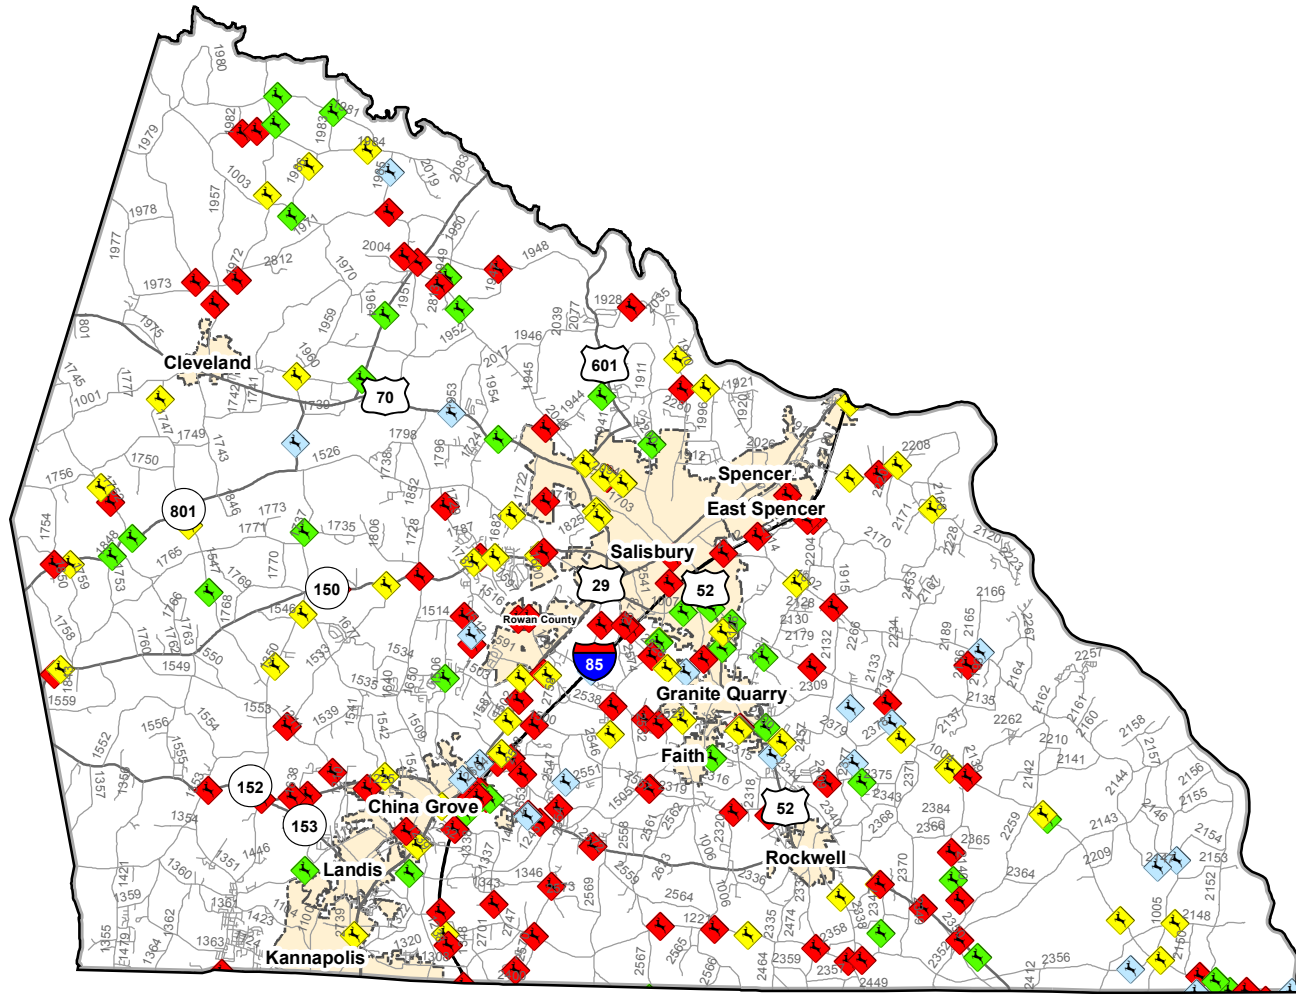

Animal Crash Locations in Rowan County

2012 Crashes by Time of Year (Quarter)

2012 Animal Crashes QUARTER

- ◆ Q1: January-March
- ◆ Q2: April-June
- ◆ Q3: July-September
- ◆ Q4: October-December

Current NC Collision Report Forms do not distinguish between animal types. However, data analyses shows that approximately 90% of all reported animal related crashes involve deer.

Total Crashes	Total Crashes Plotted	% of Crashes Plotted
243	207	85%

Q1 Crashes	Q2 Crashes	Q3 Crashes	Q4 Crashes
63	40	25	115

Prepared By:
North Carolina Department of Transportation
Division of Highways
Transportation Mobility and Safety Division