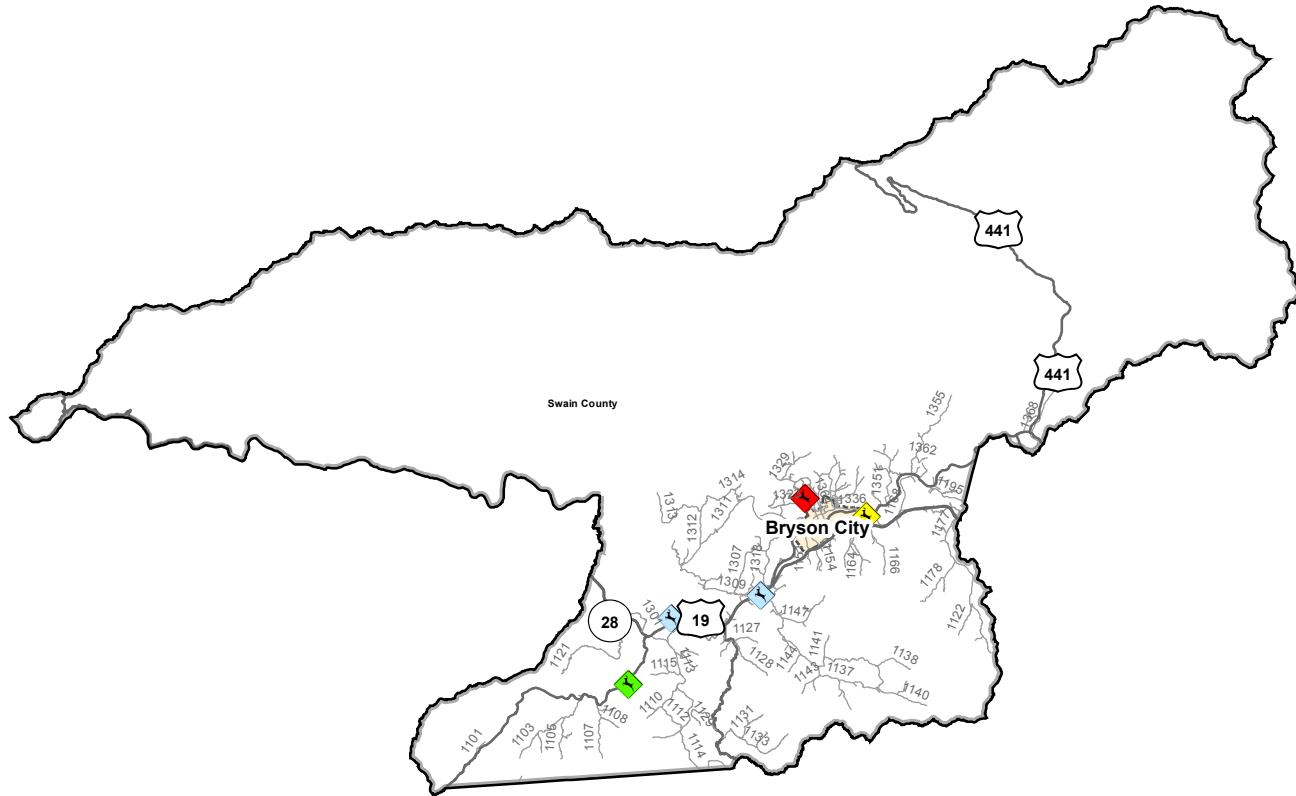

Animal Crash Locations in Swain County

2012 Crashes by Time of Year (Quarter)

2012 Animal Crashes QUARTER

- ◆ Q1: January-March
- ◆ Q2: April-June
- ◆ Q3: July-September
- ◆ Q4: October-December

Current NC Collision Report Forms do not distinguish between animal types. However, data analyses shows that approximately 90% of all reported animal related crashes involve deer.

Total Crashes	Total Crashes Plotted	% of Crashes Plotted
9	5	56%

Q1 Crashes	Q2 Crashes	Q3 Crashes	Q4 Crashes
3	2	2	2

Prepared By:
North Carolina Department of Transportation
Division of Highways
Transportation Mobility and Safety Division